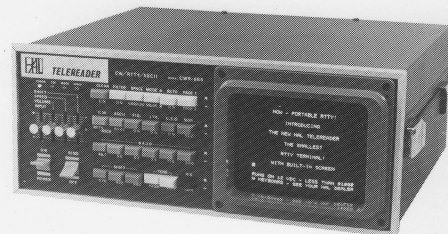

RTTY To Go.

Loud and Clear.

The Portable HAL Telereader CWR-685A.

Now RTTY can hit the road with you, when you take along this portable telereader from HAL.

HAL offers the smallest RTTY terminal you can find. It's easy to pack and go — on long drives, camping trips, boating, anywhere away from home.

- Baudot, Morse, ASCII
- Built-in RTTY Demodulator
- High or Low RTTY Tones
- Built-in 5" Green CRT
- Four-page Display
- Compact Size (12¾W x 5H x 11½"D)
- With External Keyboard
- Runs on 12 VDC

HAL Communications Corporation
 P.O. Box 365
 Urbana, Illinois 61801
 (217)367-7373