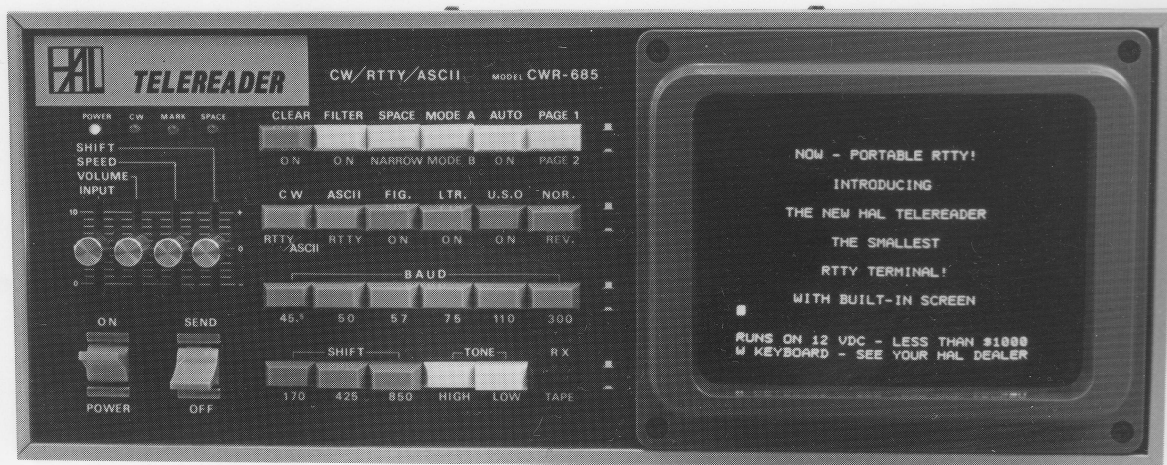

RTTY To Go.

Loud and Clear.

The Portable HAL Telereader CWR-685A.

Now RTTY can hit the road with you, when you take along this portable telereader from HAL.

HAL offers the smallest RTTY terminal you can find. It's easy to pack and go — on long drives, camping trips, boating, anywhere away from home.