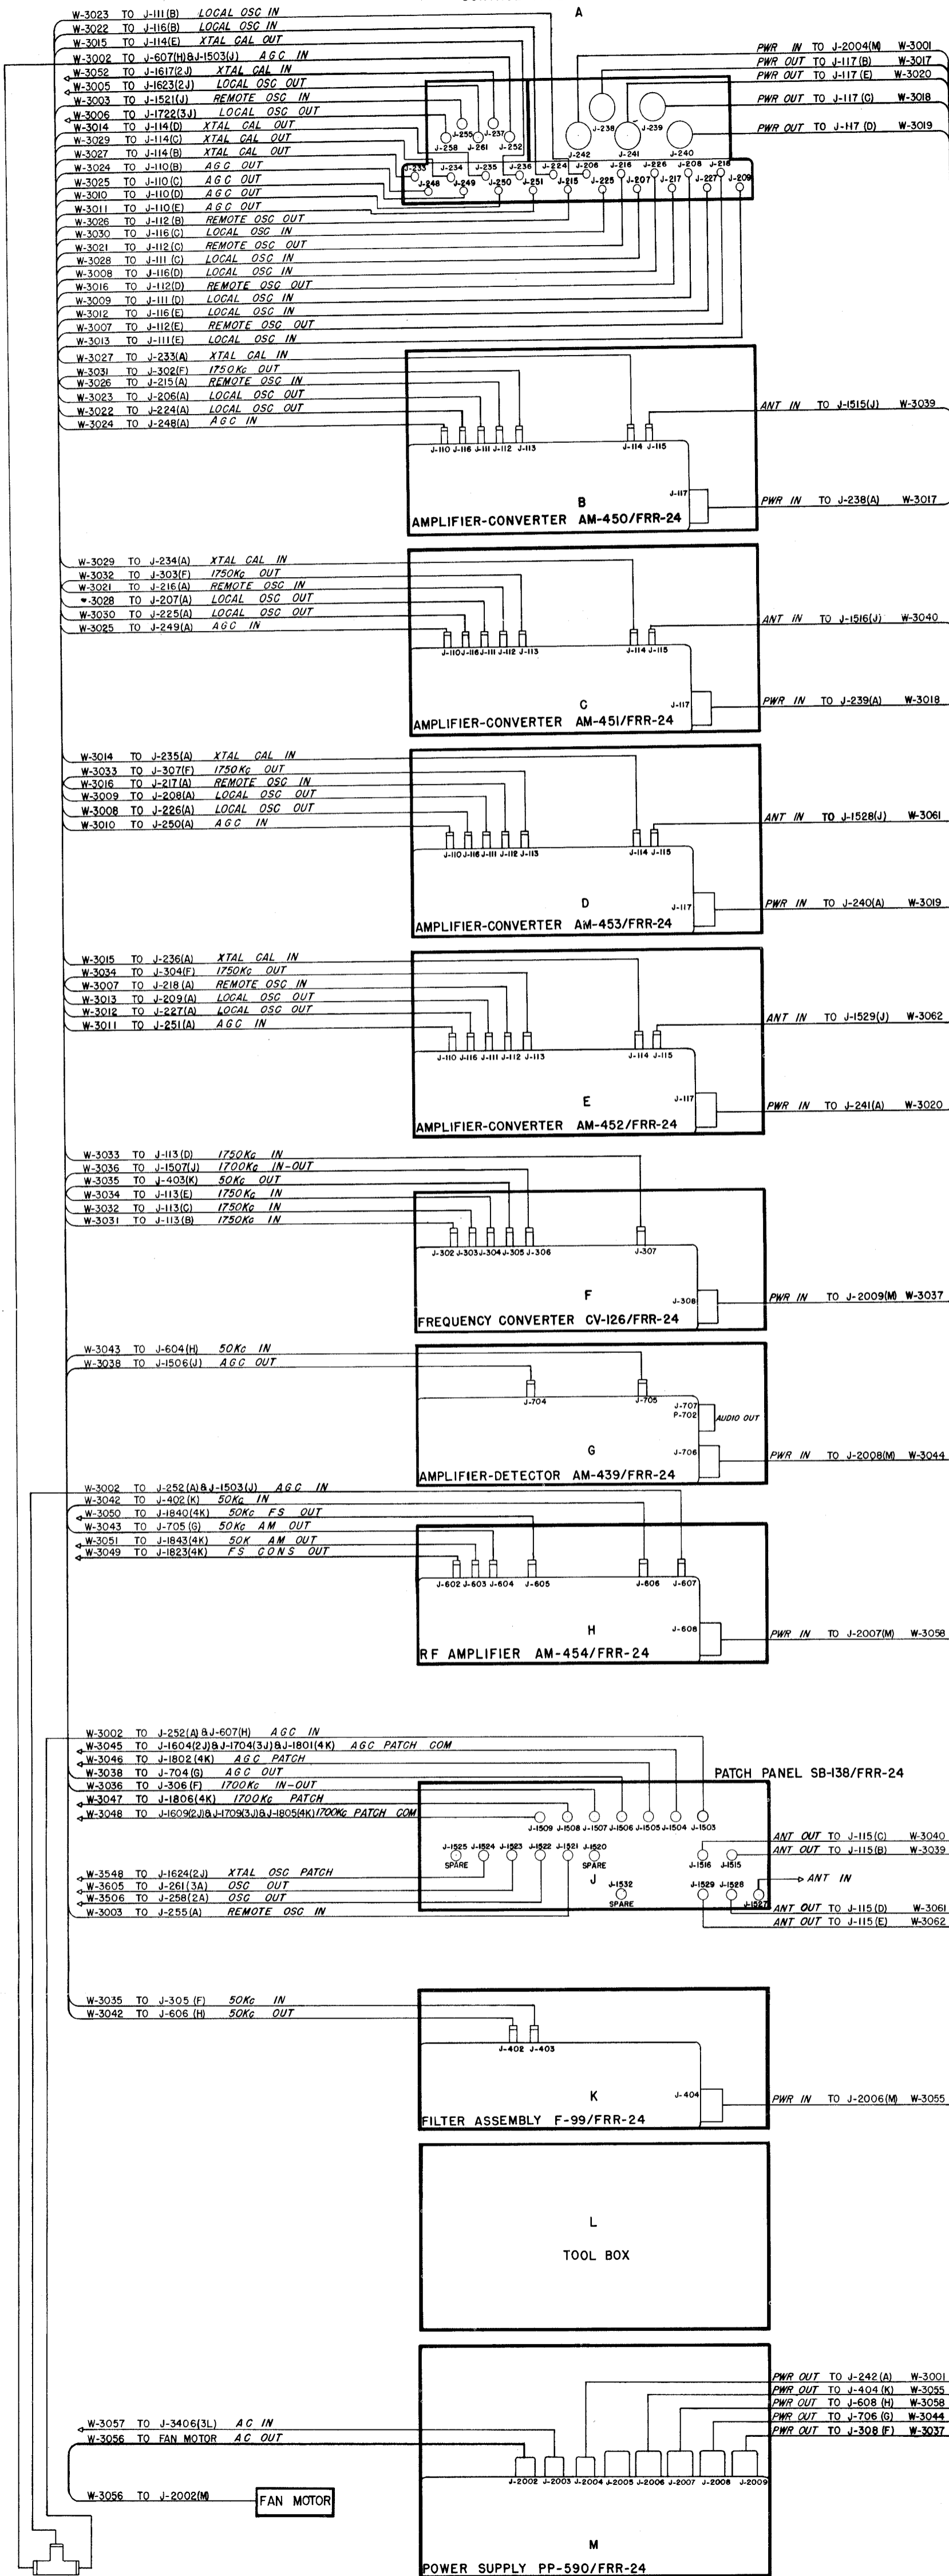

CONTROL PANEL SB-142/FRR-24

3 Section  
RESTRICTED  
NAVSHIPS 91580  
AN/FRR-24  
INSTALLATION

Figure 3-8. Interconnection Diagram, Bay no. 1  
RESTRICTED SECURITY INFORMATION

ORIGINAL