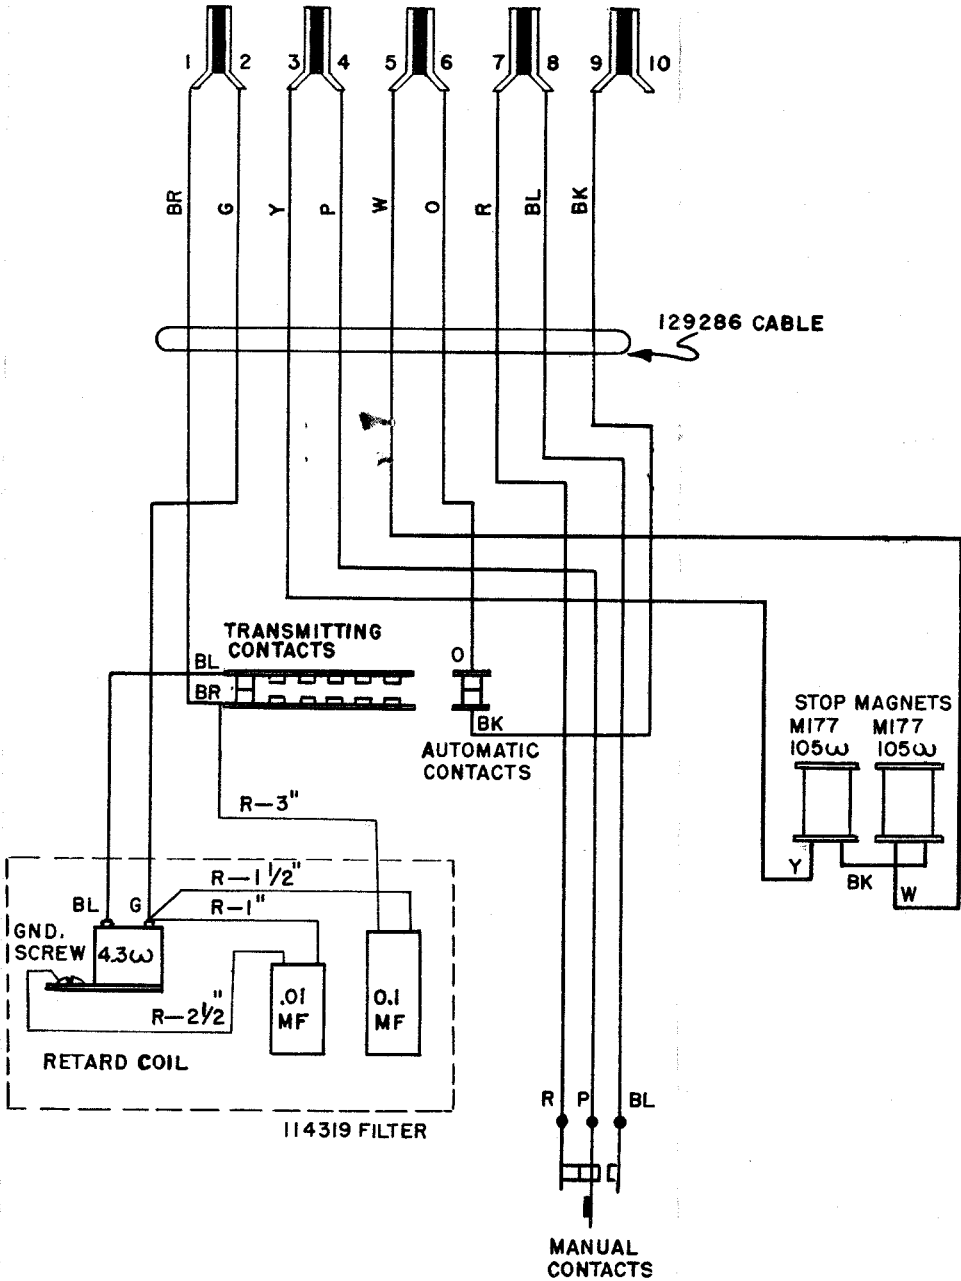

NO	NOTES
I.	COLOR CODE MAY BE SOLID COLORS OR TRACERS IN WHITE WIRE
	Y YELLOW O ORANGE
	G GREEN R RED
	BR BROWN BK BLACK
	P PURPLE (RED & BLUE TRACER) BL BLUE
	W WHITE

REVISIONS		
A	11-4-53	58223

RTTY ELECTRONICS  
TELETYPE=Sales-Service-Parts  
PO Box 20101 El Sobrante, Ca.  
94820. (510)222-3102  
mr\_rtty@pacbell.net

<b>2836WD A</b>	
5-26-53	
WIRING DIAGRAM MULTIPLE TRANSMITTER DISTRIBUTER FOR AUTOMATIC MESSAGE NUMBERING MXD 25,29	
DRAWN <i>JK</i>	APPROVED <i>AK</i>
ENGRD <i>AKK</i>	<i>AK</i>
CHECKED <i>AKK</i> <i>JK</i>	
FILE-1-43.2/120AA	
<b>TELETYPE CORPORATION</b>	