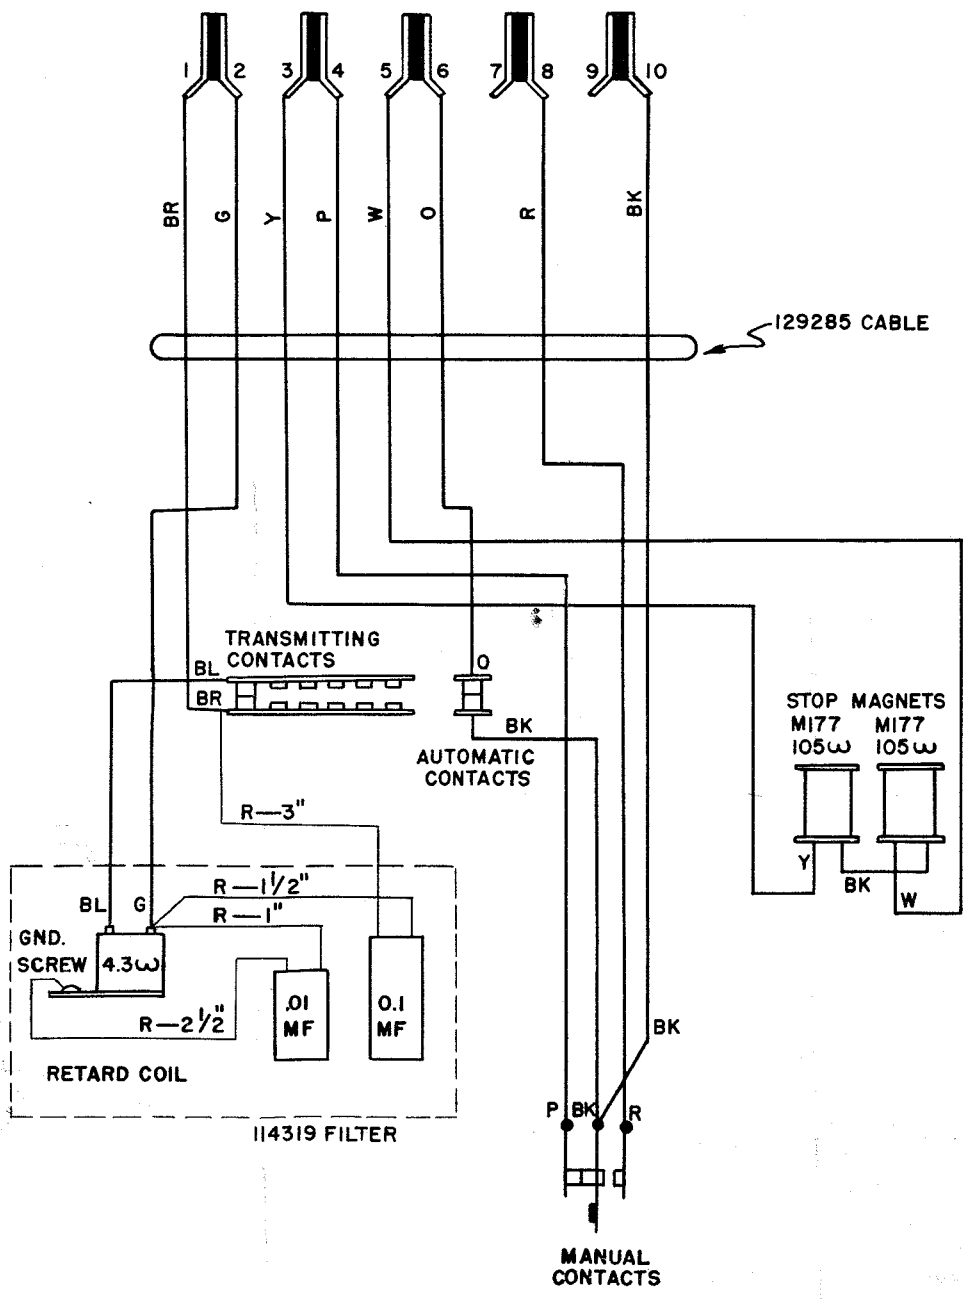

NO	NOTES
1.	COLOR CODE MAY BE SOLID COLORS OR TRACERS IN WHITE WIRE Y YELLOW O ORANGE G GREEN R RED BR BROWN BK BLACK P PURPLE (RED & BLUE TRACER) BL BLUE W WHITE

REVISIONS	
A	11-4-53 58223

RTTY ELECTRONICS
TELETYPE=Sales-Service-Parts
PO Box 20101 El Sobrante, Ca.
94820. (510)222-3102
mr_rtty@pacbell.net

2835WD A 5-27-53	
WIRING DIAGRAM MULTIPLE TRANSMITTER DISTRIBUTOR MXD 24 M XD28	
DRAWN <i>J</i>	APPROVED <i>AK</i>
ENGRD. <i>RXX</i>	
CHECKED <i>RXX</i>	
FILE-1-43. 2/120AA	
TELETYPE CORPORATION	