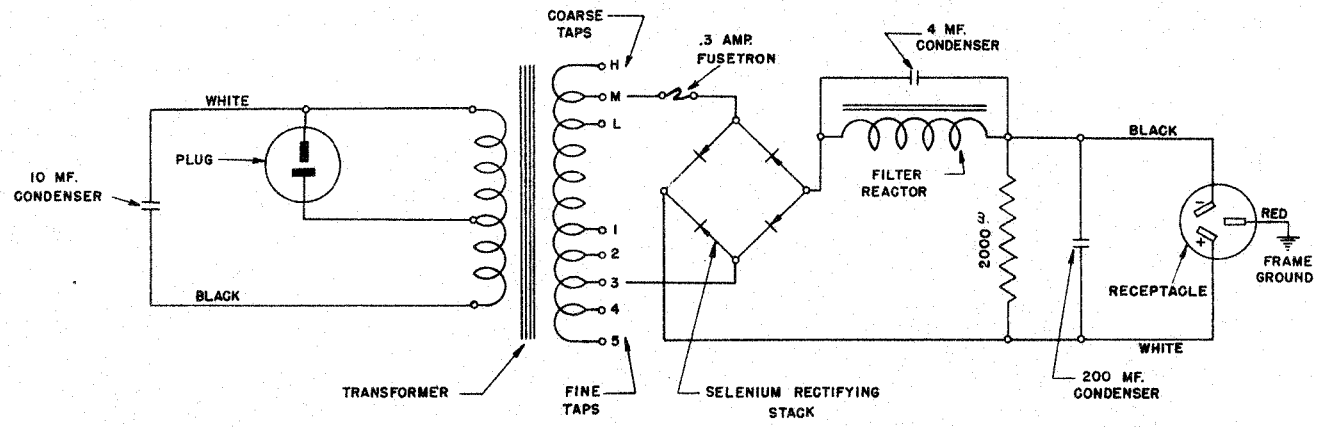

REVISIONS
 RECEPTACLE WIRE
 CONNECTIONS REVERSED
 11-21-51 G.H.M.

ACTUAL WIRING

SCHEMATIC WIRING

TELETYPE CORPORATION
 WD-2077
 WD-2077-A

WIRING
 DIAGRAM
 FOR
 REC-20
 RECTIFIER

DRAWN GHR
 TRACED GHR
 CHECKED [Signature]
 ENGR'D [Signature]
 APPROVED [Signature]