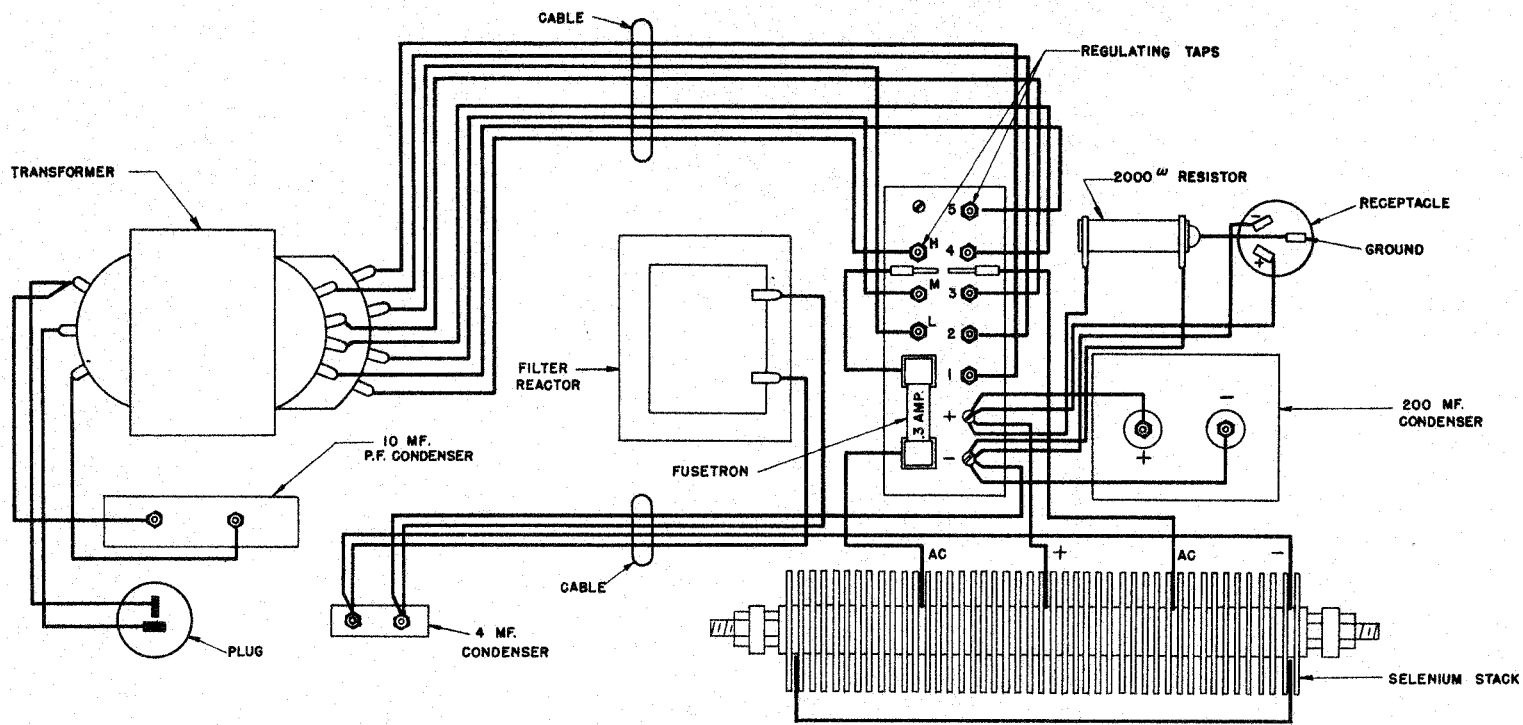

REVISIONS
 RECEPTACLE WIRE
 CONNECTIONS REVERSED
 11-21-51 G.H.M.

ACTUAL WIRING

SCHEMATIC WIRING

TELETYPE CORPORATION
 WD-2077
 WD-2077-A

WIRING
 DIAGRAM
 FOR
 REC-20
 RECTIFIER

DRAWN GHR
 TRACED GHR
 CHECKED [Signature]
 ENGR'D [Signature]
 APPROVED [Signature]