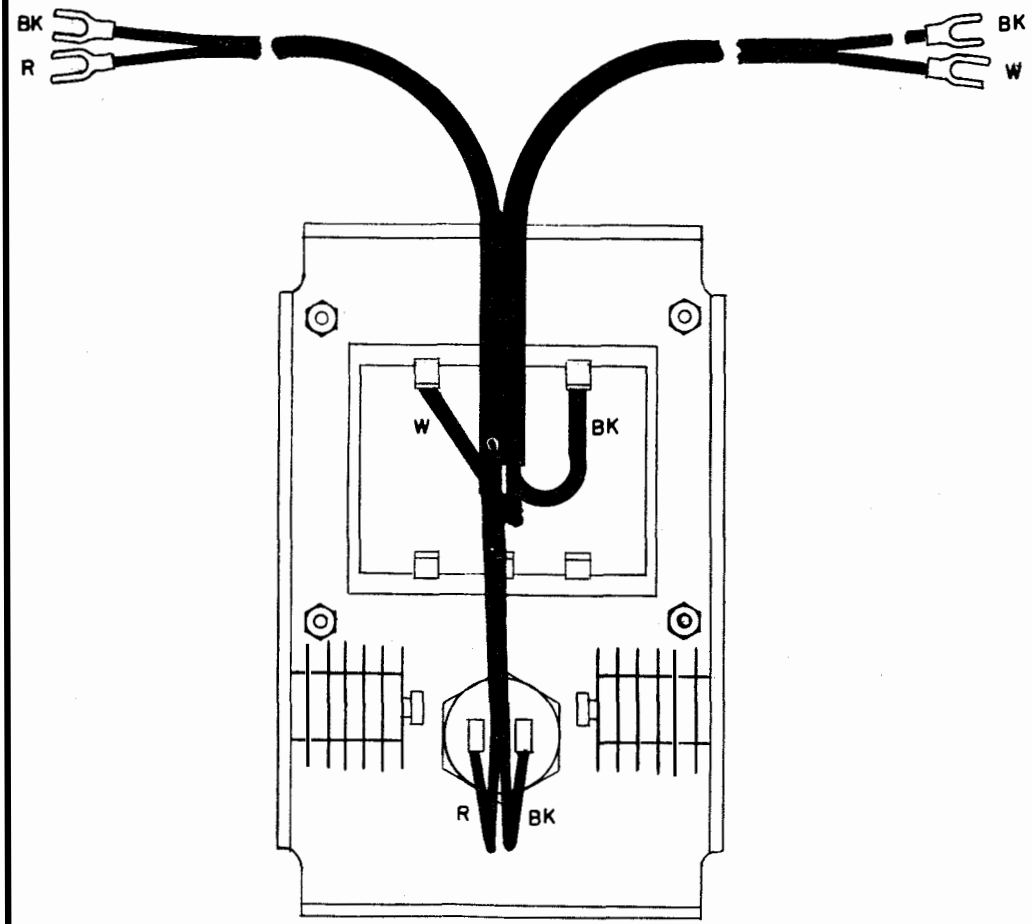

NO.	NOTES
1	COLOR CODE: BK- BLACK R- RED W- WHITE

REVISIONS		
A	2-25-55	28-5032

CABLE ROUTING
(BOTTOM VIEW OF ASSEMBLY)

2948 WD	
DATE: 4-13-54	
WIRING DIAGRAM FOR RECTIFIER ASSEMBLY 15295Q	
DRAWN: N.K.G.	APPROVED: <i>[Signature]</i>
ENG'R'D: G.A.O.	
CHECKED: <i>[Signature]</i>	
FILE: 2-30.65.156A	
TELETYPE CORPORATION	