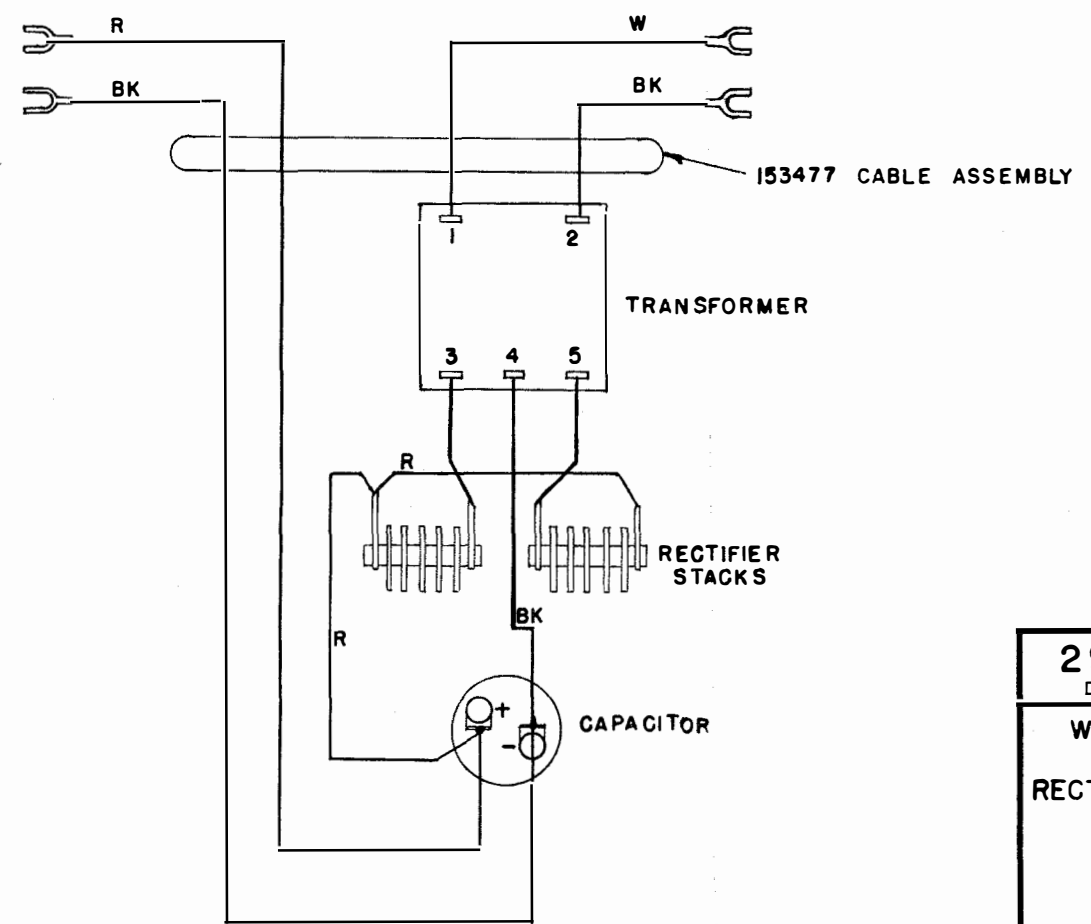

NO.	NOTES
1	COLOR CODE: BK- BLACK R- RED W- WHITE

REVISIONS		
A	2-25-55	28-5032

CABLE ROUTING
(BOTTOM VIEW OF ASSEMBLY)

2948 WD	
DATE: 4-13-54	
WIRING DIAGRAM FOR RECTIFIER ASSEMBLY 15295Q	
DRAWN: N.K.G.	APPROVED: <i>[Signature]</i>
ENG'R'D: G.A.O.	
CHECKED: <i>[Signature]</i>	
FILE: 2-30.65.156A	
TELETYPE CORPORATION	