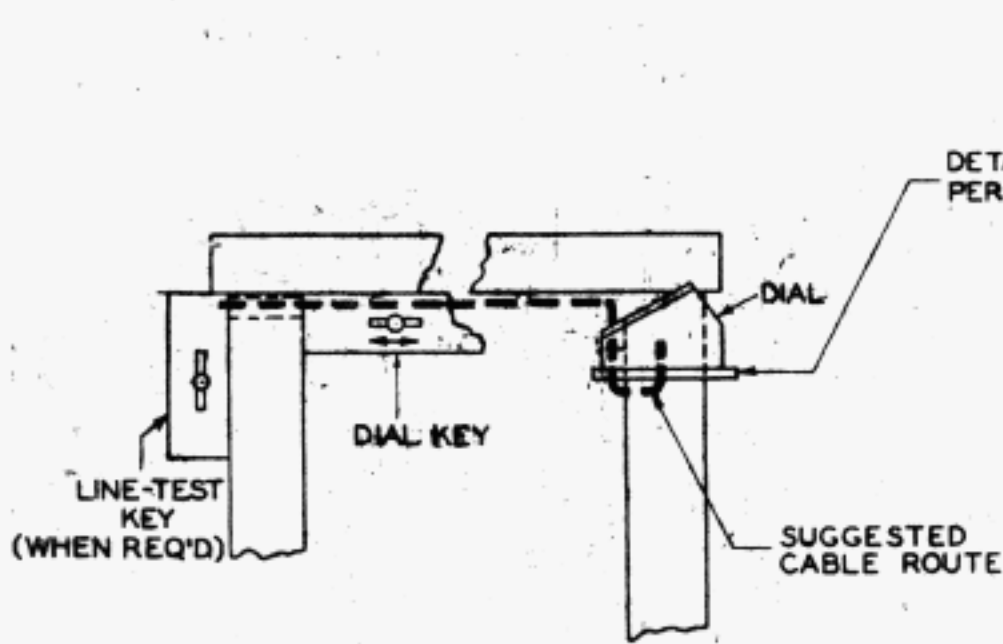

TOP VIEW
RECEIVING STATION

FRONT VIEW
SENDING STATION

END VIEW (RIGHT SIDE)
SENDING STATION

REAR VIEW
RECEIVING STATION

FRONT VIEW
RECEIVING STATION

ND VIEW
(GHT SIDE)
NG STATION

2 H.B. JONES
TERMINAL
OR EQUIVA
MOUNT WI
8 x 3/4" RHW
P-160201

REAR VIEW
SENDING STATION

More cheap - Garden City

FRONT VIEW
RECEIVING STATION

REAR VIEW
SENDING STATION

APPROX. 2"
DETAIL 3
PER BSP P.90.985

SWITCHING ARRANGEMENTS
60 TYPE SELECTOR
SELECTIVE CALLING ARRANGEMENT
19-A TABLE
EQUIPMENT ARRANGEMENT