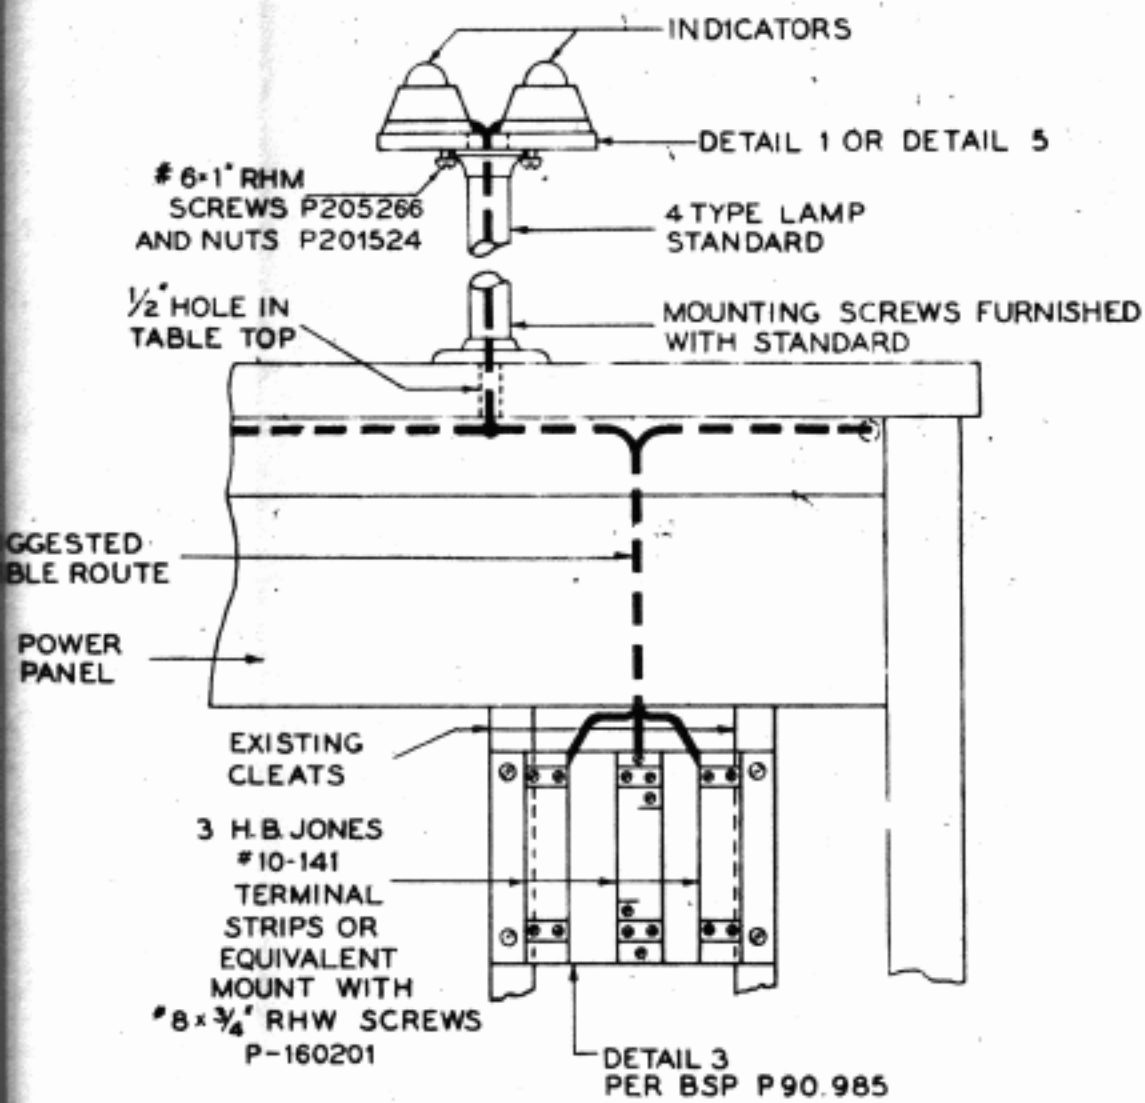

TOP VIEW
RECEIVING STATION

FRONT VIEW
SENDING STATION

END VIEW (RIGHT SIDE)
SENDING STATION

REAR VIEW
RECEIVING STATION

FRONT VIEW
RECEIVING STATION

ND VIEW
(GHT SIDE)
NG STATION

2 H.B. JONES
TERMINAL
OR EQUIVA
MOUNT WI
8 x 3/4" RHW
P-160201

REAR VIEW
SENDING STATION

More cheap - Garden City

FRONT VIEW
RECEIVING STATION

REAR VIEW
SENDING STATION

APPROX. 2"
DETAIL 3
PER BSP P.90.985

SWITCHING ARRANGEMENTS
60 TYPE SELECTOR
SELECTIVE CALLING ARRANGEMENT
19-A TABLE
EQUIPMENT ARRANGEMENT