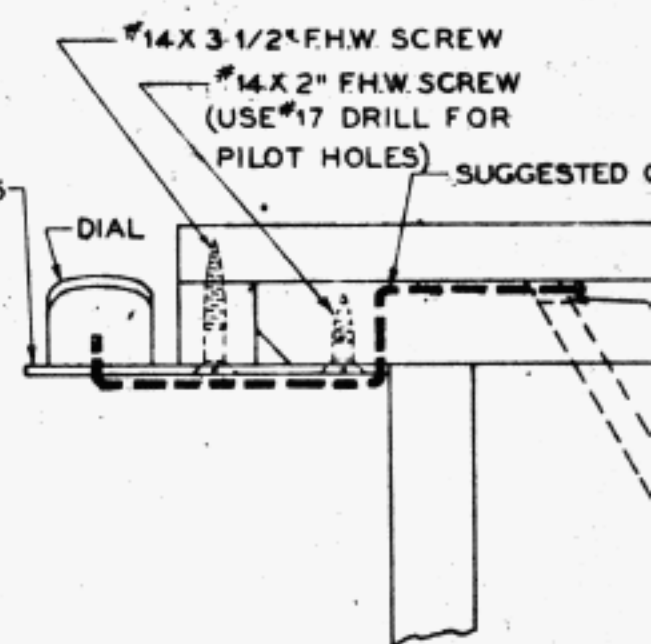

TOP VIEW
RECEIVING STATION

FRONT VIEW
SENDING STATION

END VIEW (RIGHT SIDE)
SENDING STATION

REAR VIEW
RECEIVING STATION

FRONT VIEW
RECEIVING STATION

ND VIEW
(GHT SIDE)
NG STATION

2 H.B. JONES
TERMINAL
OR EQUIVA
MOUNT WI
8 x 3/4" RHW
P-160201

REAR VIEW
SENDING STATION

More cheap - Garden City

FRONT VIEW
RECEIVING STATION

REAR VIEW
SENDING STATION

APPROX. 2"
DETAIL 3
PER BSP P.90.985

SWITCHING ARRANGEMENTS
60 TYPE SELECTOR
SELECTIVE CALLING ARRANGEMENT
19-A TABLE
EQUIPMENT ARRANGEMENT