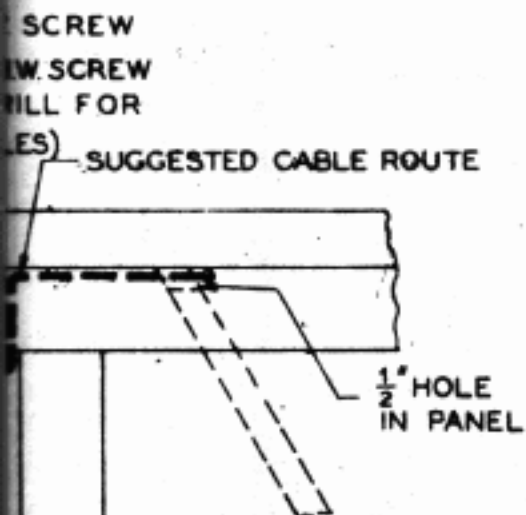

TOP VIEW
RECEIVING STATION

FRONT VIEW
SENDING STATION

END VIEW (RIGHT SIDE)
SENDING STATION

REAR VIEW
RECEIVING STATION

FRONT VIEW
RECEIVING STATION

ND VIEW
(GHT SIDE)
NG STATION

2 H.B. JONES
TERMINAL
OR EQUIVA
MOUNT WI
8 x 3/4" RHW
P-160201

REAR VIEW
SENDING STATION

More cheap - Garden City

FRONT VIEW
RECEIVING STATION

REAR VIEW
SENDING STATION

APPROX. 2"
DETAIL 3
PER BSP P.90.985

SWITCHING ARRANGEMENTS
60 TYPE SELECTOR
SELECTIVE CALLING ARRANGEMENT
19-A TABLE
EQUIPMENT ARRANGEMENT