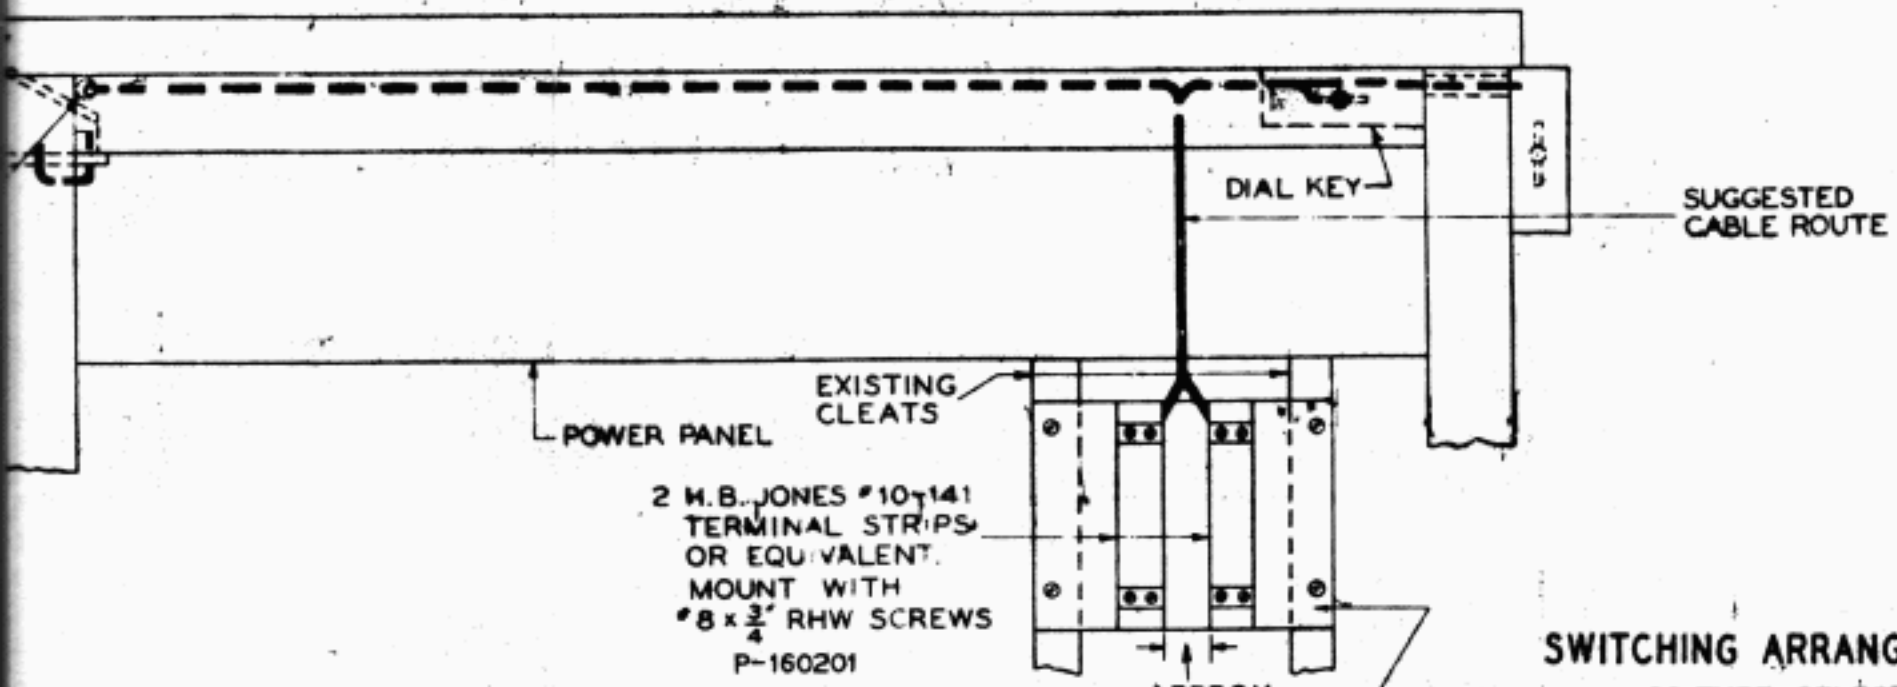

TOP VIEW
RECEIVING STATION

FRONT VIEW
SENDING STATION

END VIEW (RIGHT SIDE)
SENDING STATION

REAR VIEW
RECEIVING STATION

FRONT VIEW
RECEIVING STATION

ND VIEW
(GHT SIDE)
NG STATION

2 H.B. JONES
TERMINAL
OR EQUIVA
MOUNT WI
8 x 3/4" RHW
P-160201

REAR VIEW
SENDING STATION

More cheap - Garden City

FRONT VIEW
RECEIVING STATION

REAR VIEW
SENDING STATION

APPROX. 2"
DETAIL 3
PER BSP P.90.985

SWITCHING ARRANGEMENTS
60 TYPE SELECTOR
SELECTIVE CALLING ARRANGEMENT
19-A TABLE
EQUIPMENT ARRANGEMENT