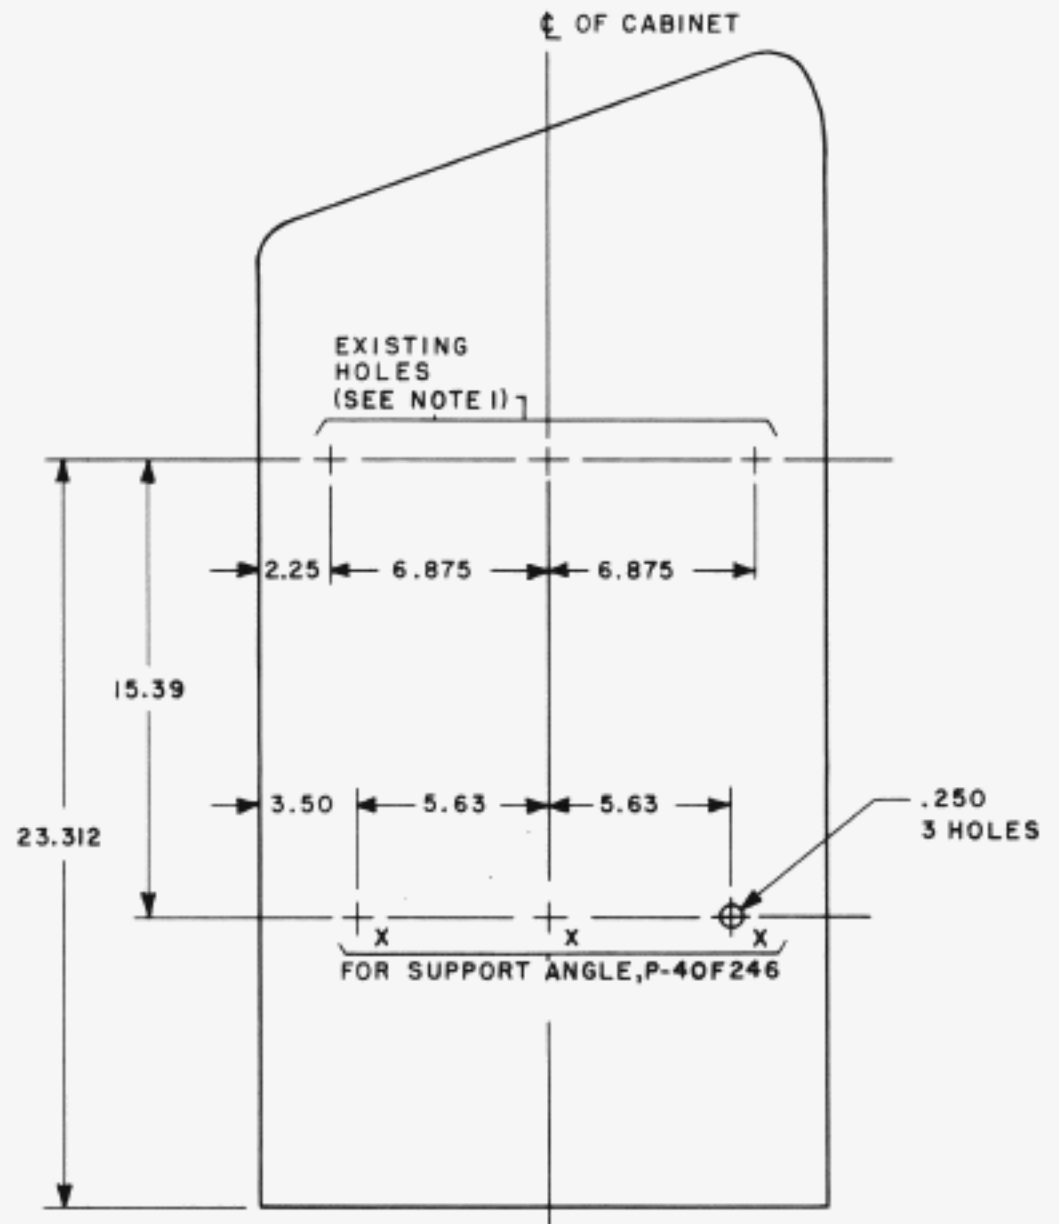

BELL TELEPHONE LABORATORIES, INCORPORATED  
© American Telephone and Telegraph Company, 1961  
Printed in U.S.A.

MODIFICATION OF 28 TYPE TTY  
CABINET TO PROVIDE X HOLES  
FOR MOUNTING DATA SET 101A,  
JID101A

NOTES:

1. THE EXISTING HOLES MAY HAVE TO BE ELONGATED IN ORDER TO SATISFY THE 2.25 IN. DIMENSION REQUIRED FROM CABINET FRONT.
2. ALL DIMENSIONS ARE IN INCHES.

P-40F246