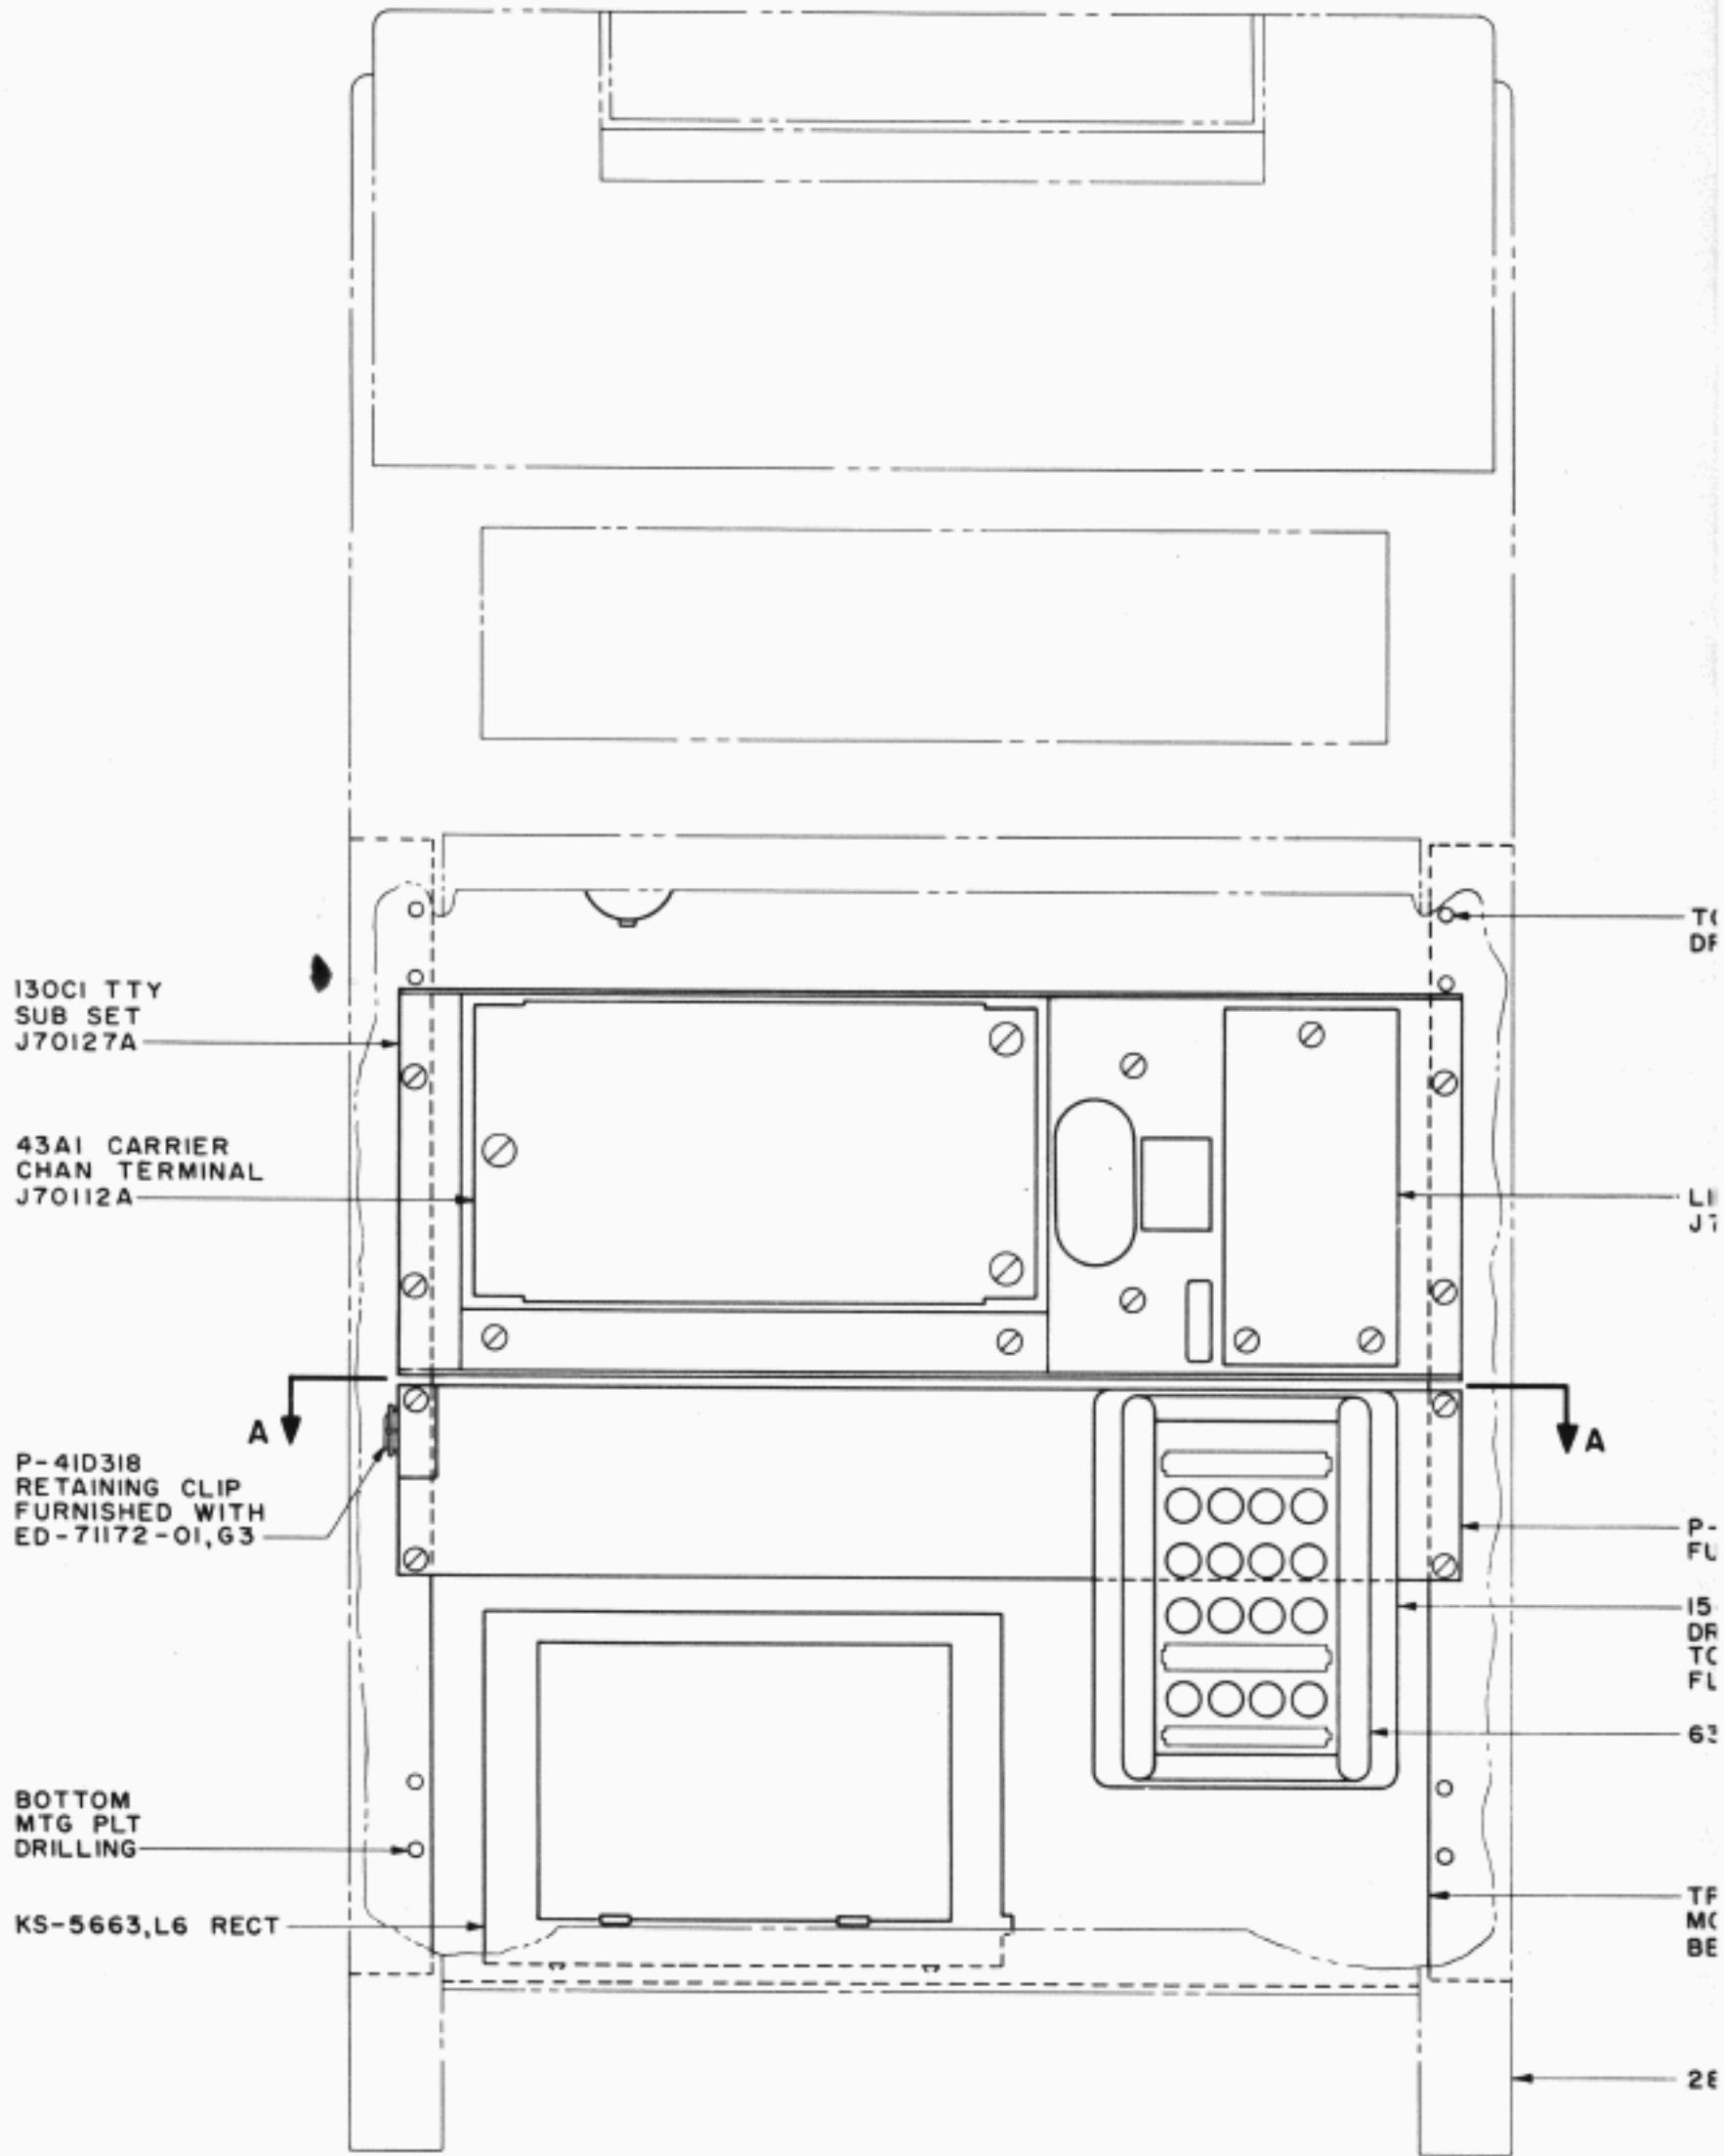

BELL SYSTEM PRACTICES
Teletypewriter and Data Stations

SECT A-A

TOP MTG PLT
DRILLING

LINE COIL UNIT
J70127B,C OR D

P-30B514 MTG PLT ASSEMBLY
FURNISHED WITH ED-1172-01, GROUP 3

154A BACKBOARD
DRILL BACKBOARD AS REQUIRED
TO PLACE TOP EDGE OF BACKBOARD
FLUSH WITH TOP EDGE OF MTG PLT

WHEN
SPECIFIED

63CI SWITCHBOARD

TP152909 AUX APPARATUS
MOUNTING RACK (MUST
BE ORDERED SEPARATELY)

28B TTY CABINET

TTY STATION ASSEMBLY
28B TTY CABINET
PRIVATE LINE SERVICE
130CI TTY SUB SET