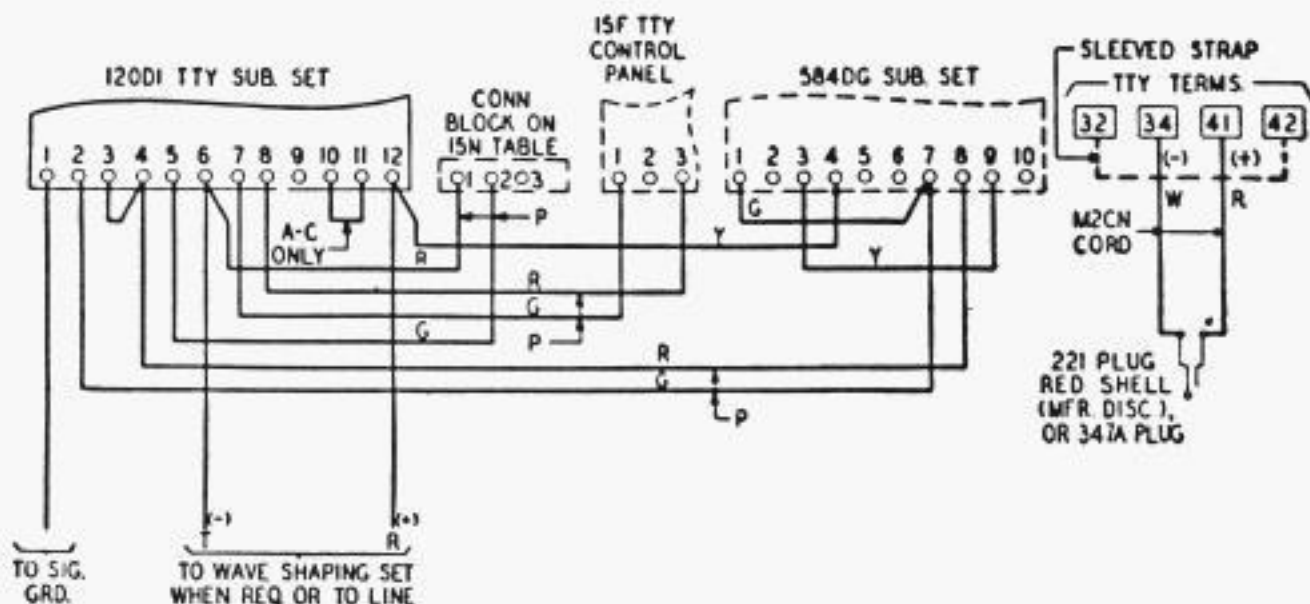

LINE CONNECTIONS
120D1 SUBSCRIBER SET

1. GENERAL

- 1.01 This section shows the line connections for the 120D1 Teletypewriter Subscriber Set.
- 1.02 This section is being reissued because the circuit label has been redrawn.

LS1.12 120D1 SET - 15N TABLE
 SWBD. NO. 1 - LOCAL LINE

LSI.13 120DI SET - 19A TABLE
SWBD. NO. 1 - LOCAL LINE

Fig. 2—Typical Station Arrangement Employing 120D1 Set