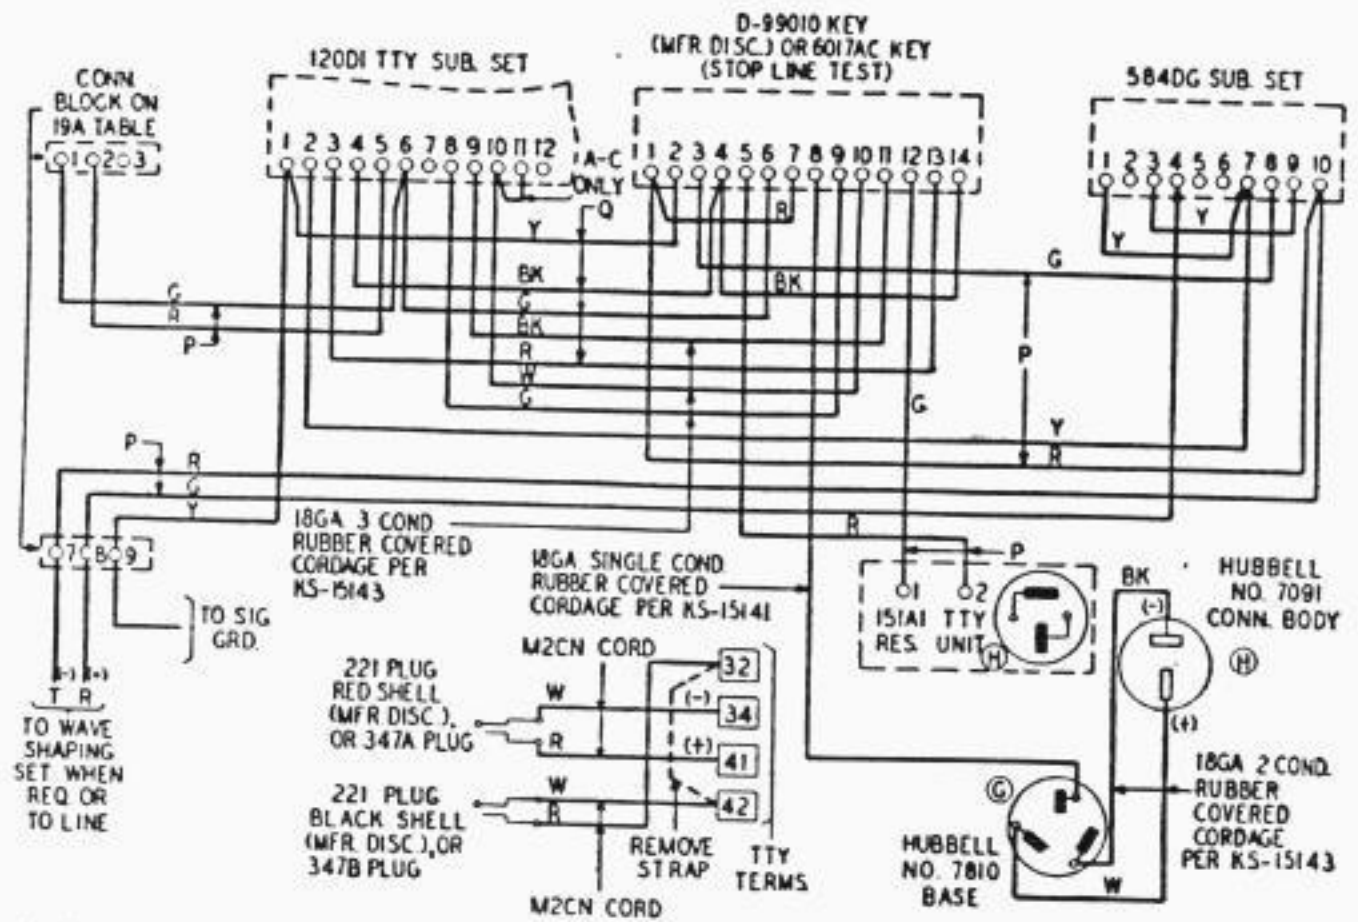

LINE CONNECTIONS
120D1 SUBSCRIBER SET

1. GENERAL

- 1.01 This section shows the line connections for the 120D1 Teletypewriter Subscriber Set.
- 1.02 This section is being reissued because the circuit label has been redrawn.

LS1.12 120D1 SET - 15N TABLE
 SWBD. NO. 1 - LOCAL LINE

LSI.13 120DI SET - 19A TABLE
SWBD. NO. 1 - LOCAL LINE

Fig. 2—Typical Station Arrangement Employing 120D1 Set