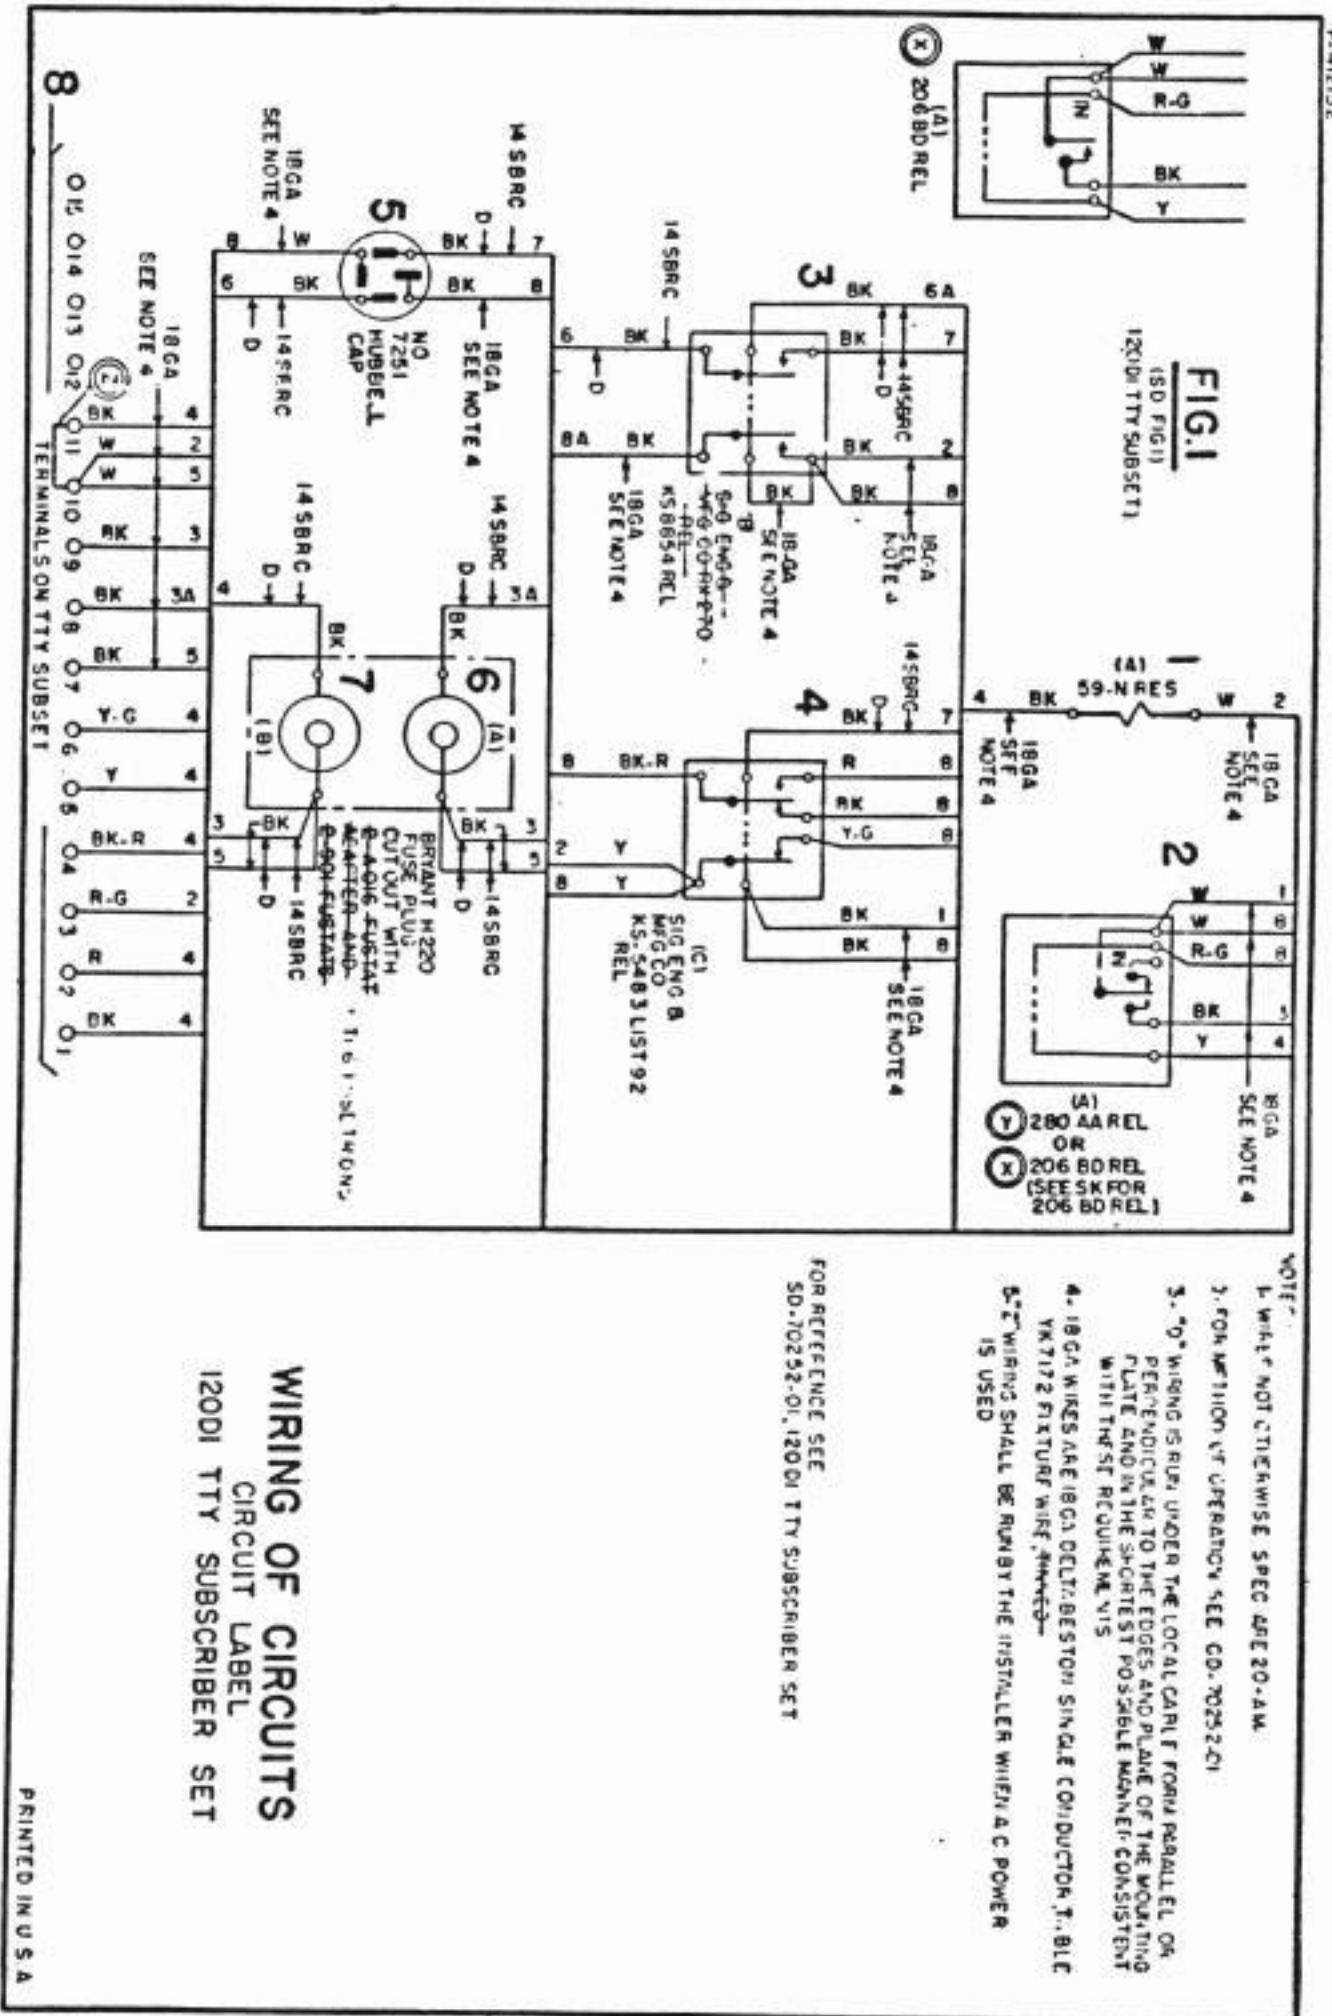

LINE CONNECTIONS
120D1 SUBSCRIBER SET

1. GENERAL

- 1.01 This section shows the line connections for the 120D1 Teletypewriter Subscriber Set.
- 1.02 This section is being reissued because the circuit label has been redrawn.

LS1.12 120D1 SET - 15N TABLE
 SWBD. NO. 1 - LOCAL LINE

LSI.13 120DI SET - 19A TABLE
SWBD. NO. 1 - LOCAL LINE

Fig. 2—Typical Station Arrangement Employing 120D1 Set