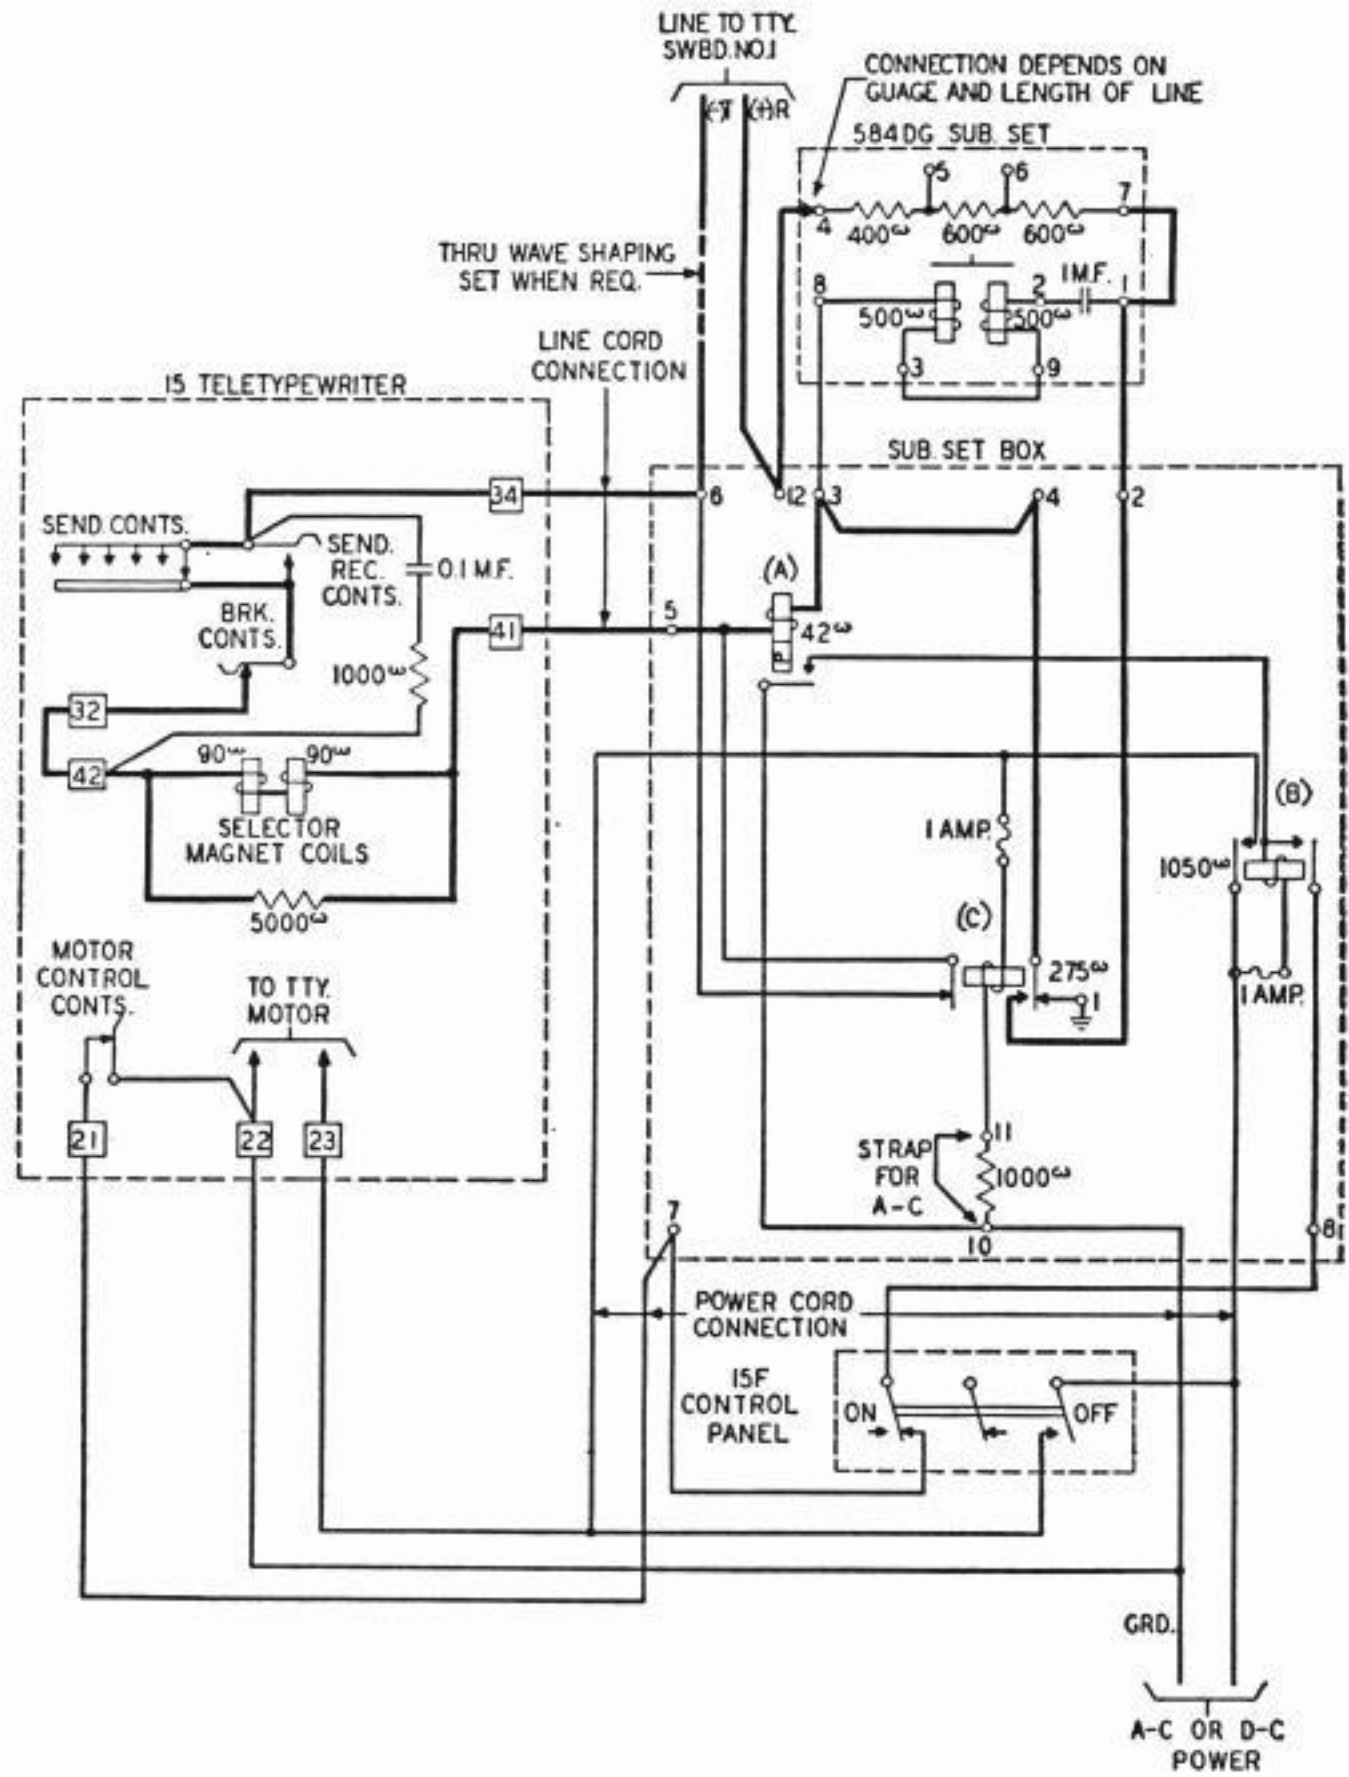

LINE CONNECTIONS
120D1 SUBSCRIBER SET

1. GENERAL

- 1.01 This section shows the line connections for the 120D1 Teletypewriter Subscriber Set.
- 1.02 This section is being reissued because the circuit label has been redrawn.

LS1.12 120D1 SET - 15N TABLE
 SWBD. NO. 1 - LOCAL LINE

LSI.13 120DI SET - 19A TABLE
SWBD. NO. 1 - LOCAL LINE

Fig. 2—Typical Station Arrangement Employing 120D1 Set