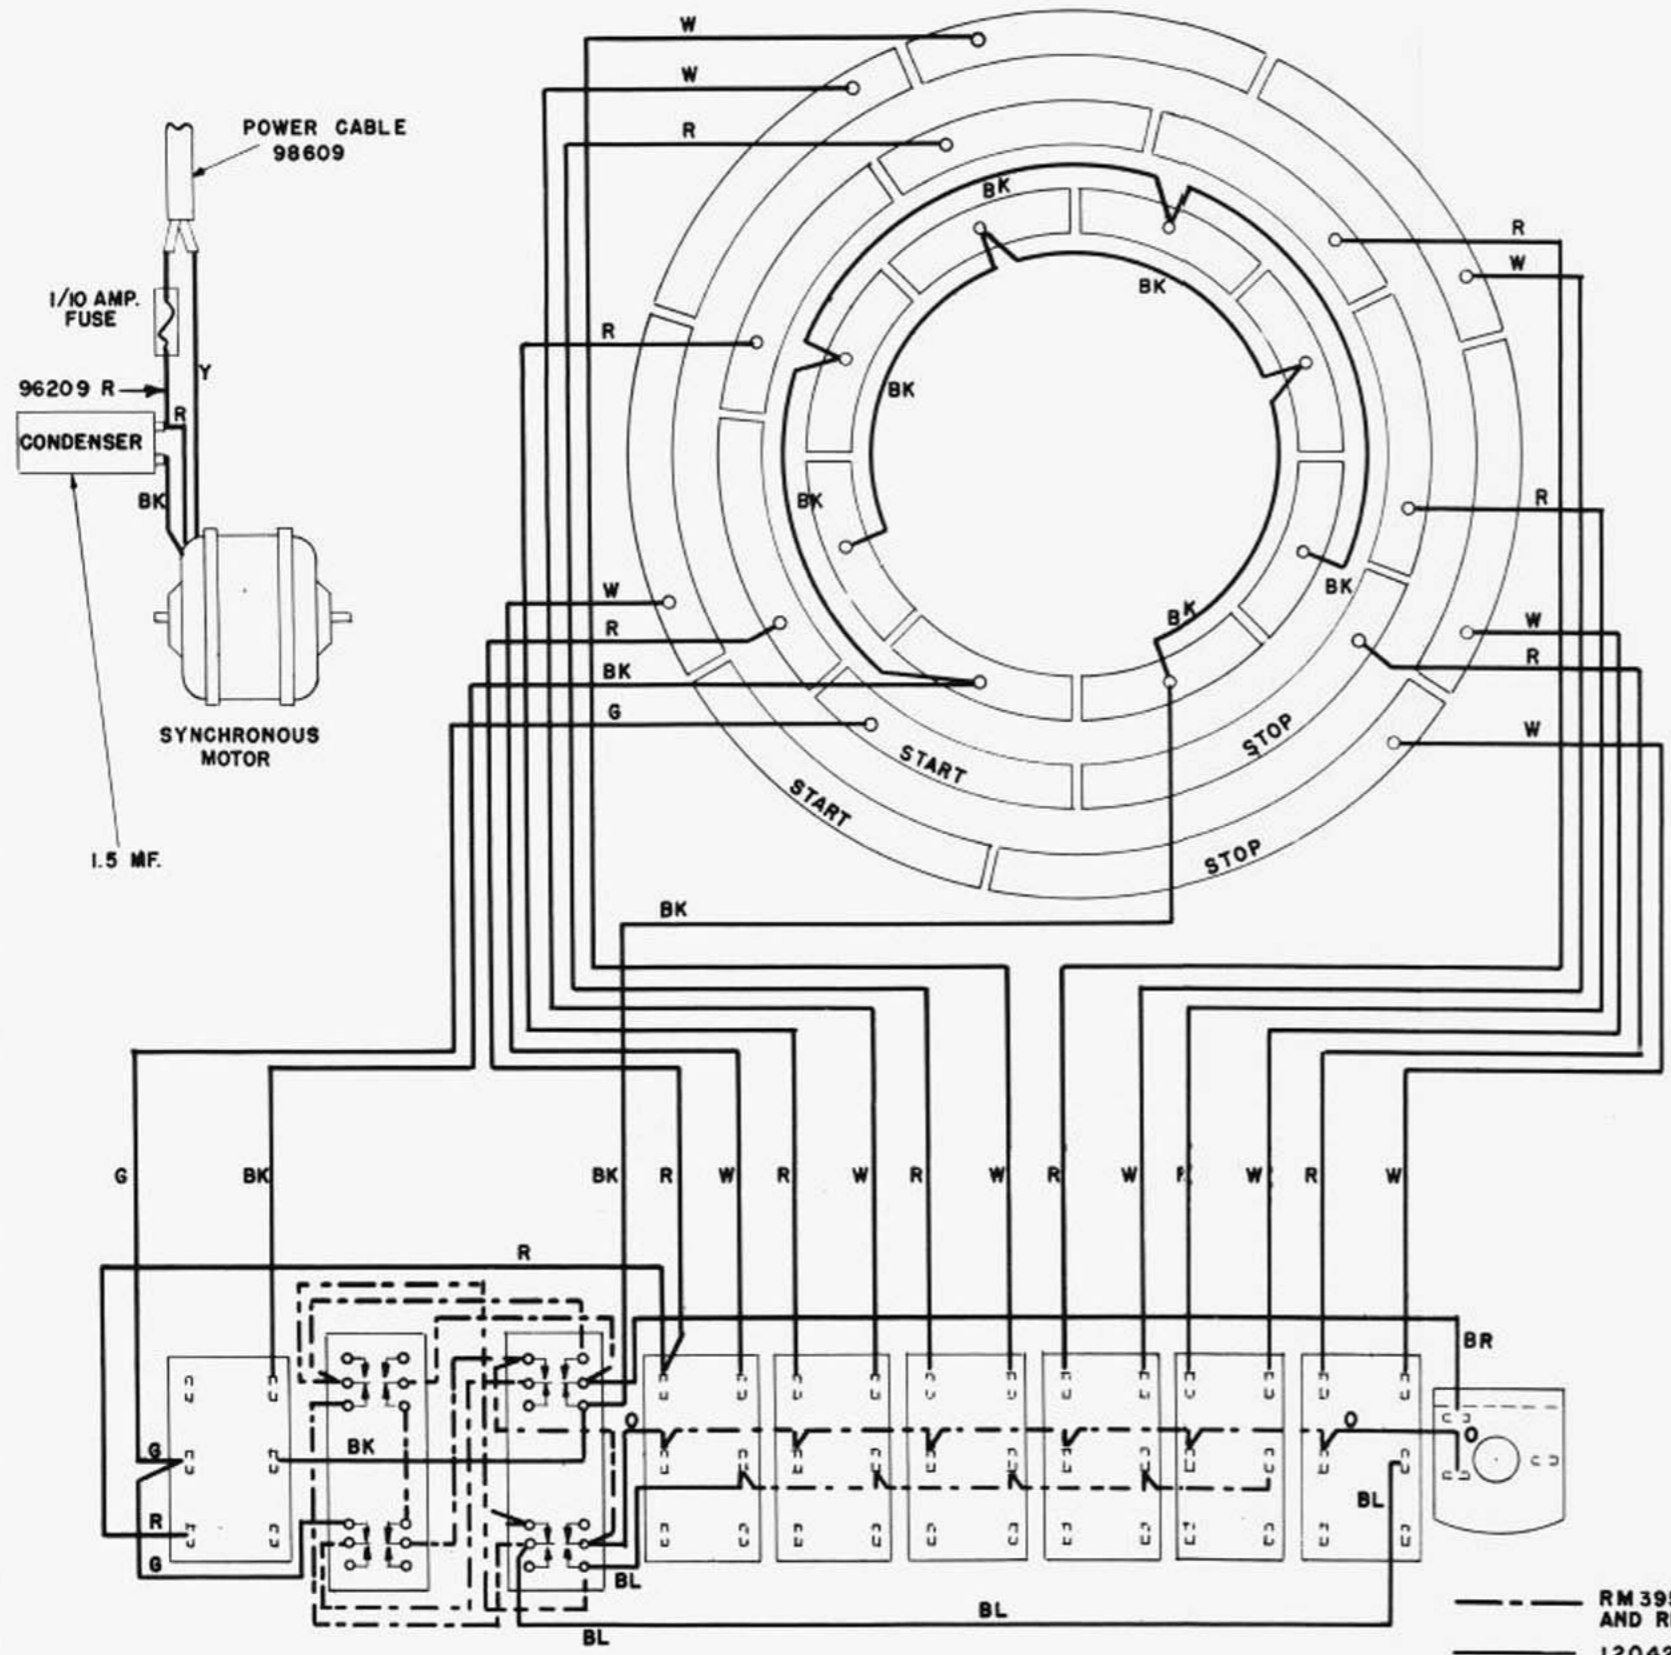

REVISIONS	
(E)	2-22-45 37092
(F)	2-4-48 43814
(G)	2-14-49 46747
(H)	3-21-49 46976

NOTE:
ALL CHANGES AFFECTING
THIS WIRING DIAGRAM ALSO
AFFECT CIRCUIT LABEL 102456.

TELETYPE
CORPORATION
WD-1954-H

WIRE COLOR CODE		
CODE	DESCRIPTION	ALTERNATE SOLID COLOR OR TRACER IN WHITE WIRE.
O-BK	ORANGE- BLACK	BROWN
R	RED	RED
G	GREEN	GREEN
O	ORANGE	ORANGE
Y	YELLOW	YELLOW
BL	BLUE	BLUE
BK	BLACK	BLACK

**WIRING
DIAGRAM**

PORTABLE REPEAT
CHARACTER AND DOT
TRANSMITTER.

ED-51

DRAWN G.S.
TRACED S.L.D. L.A.
CHECKED
ENG'R'D E.J.S.
APPROVED J.V.F.