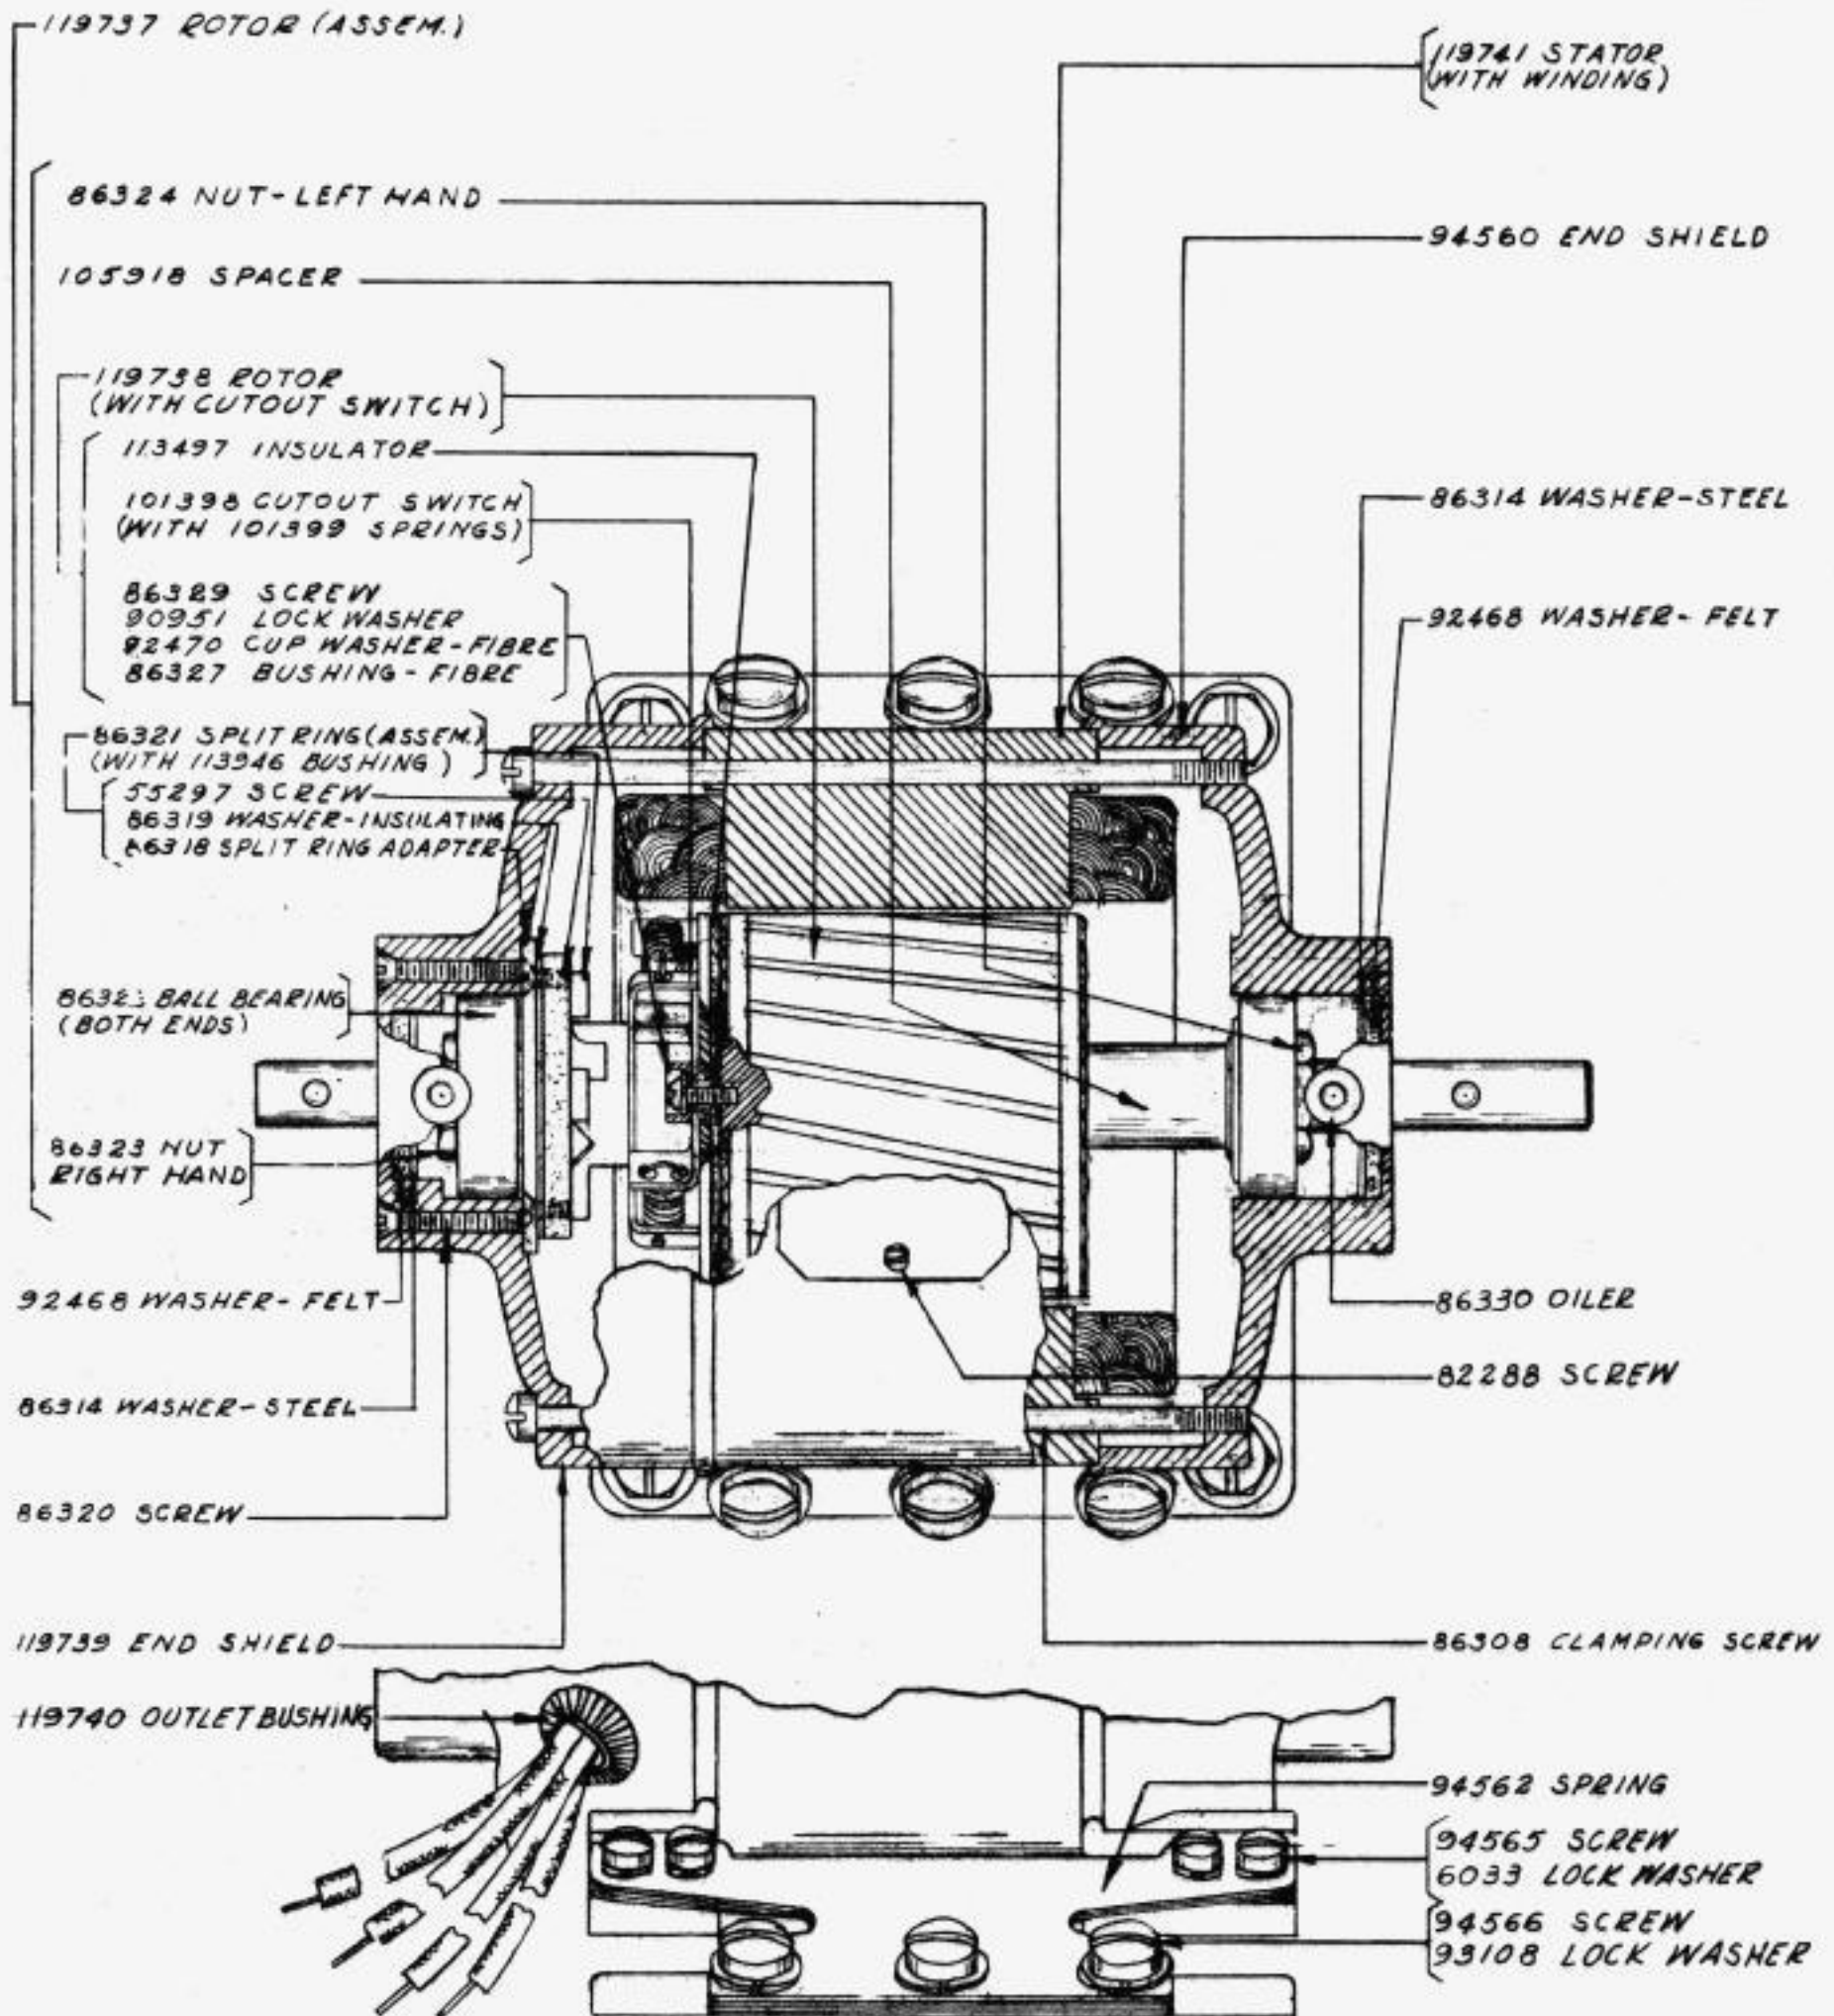

CHANGES AND ADDITIONS
TO BULLETINS 1037, 1094 AND 1114
TO COVER PARTS ORDERING INFORMATION FOR
MU33 (25 CYCLE) SYNCHRONOUS MOTOR UNIT.

MU33 MOTOR UNIT (INCLUDES 114321 MOTOR) SHOWN ON PAGE 2
AND ALL PARTS LISTED ON THIS PAGE.

114321 SYNCHRONOUS MOTOR 1/40 H.P. 115V, 25 CYCLE A.C. (H.C. MODEL S-9060)