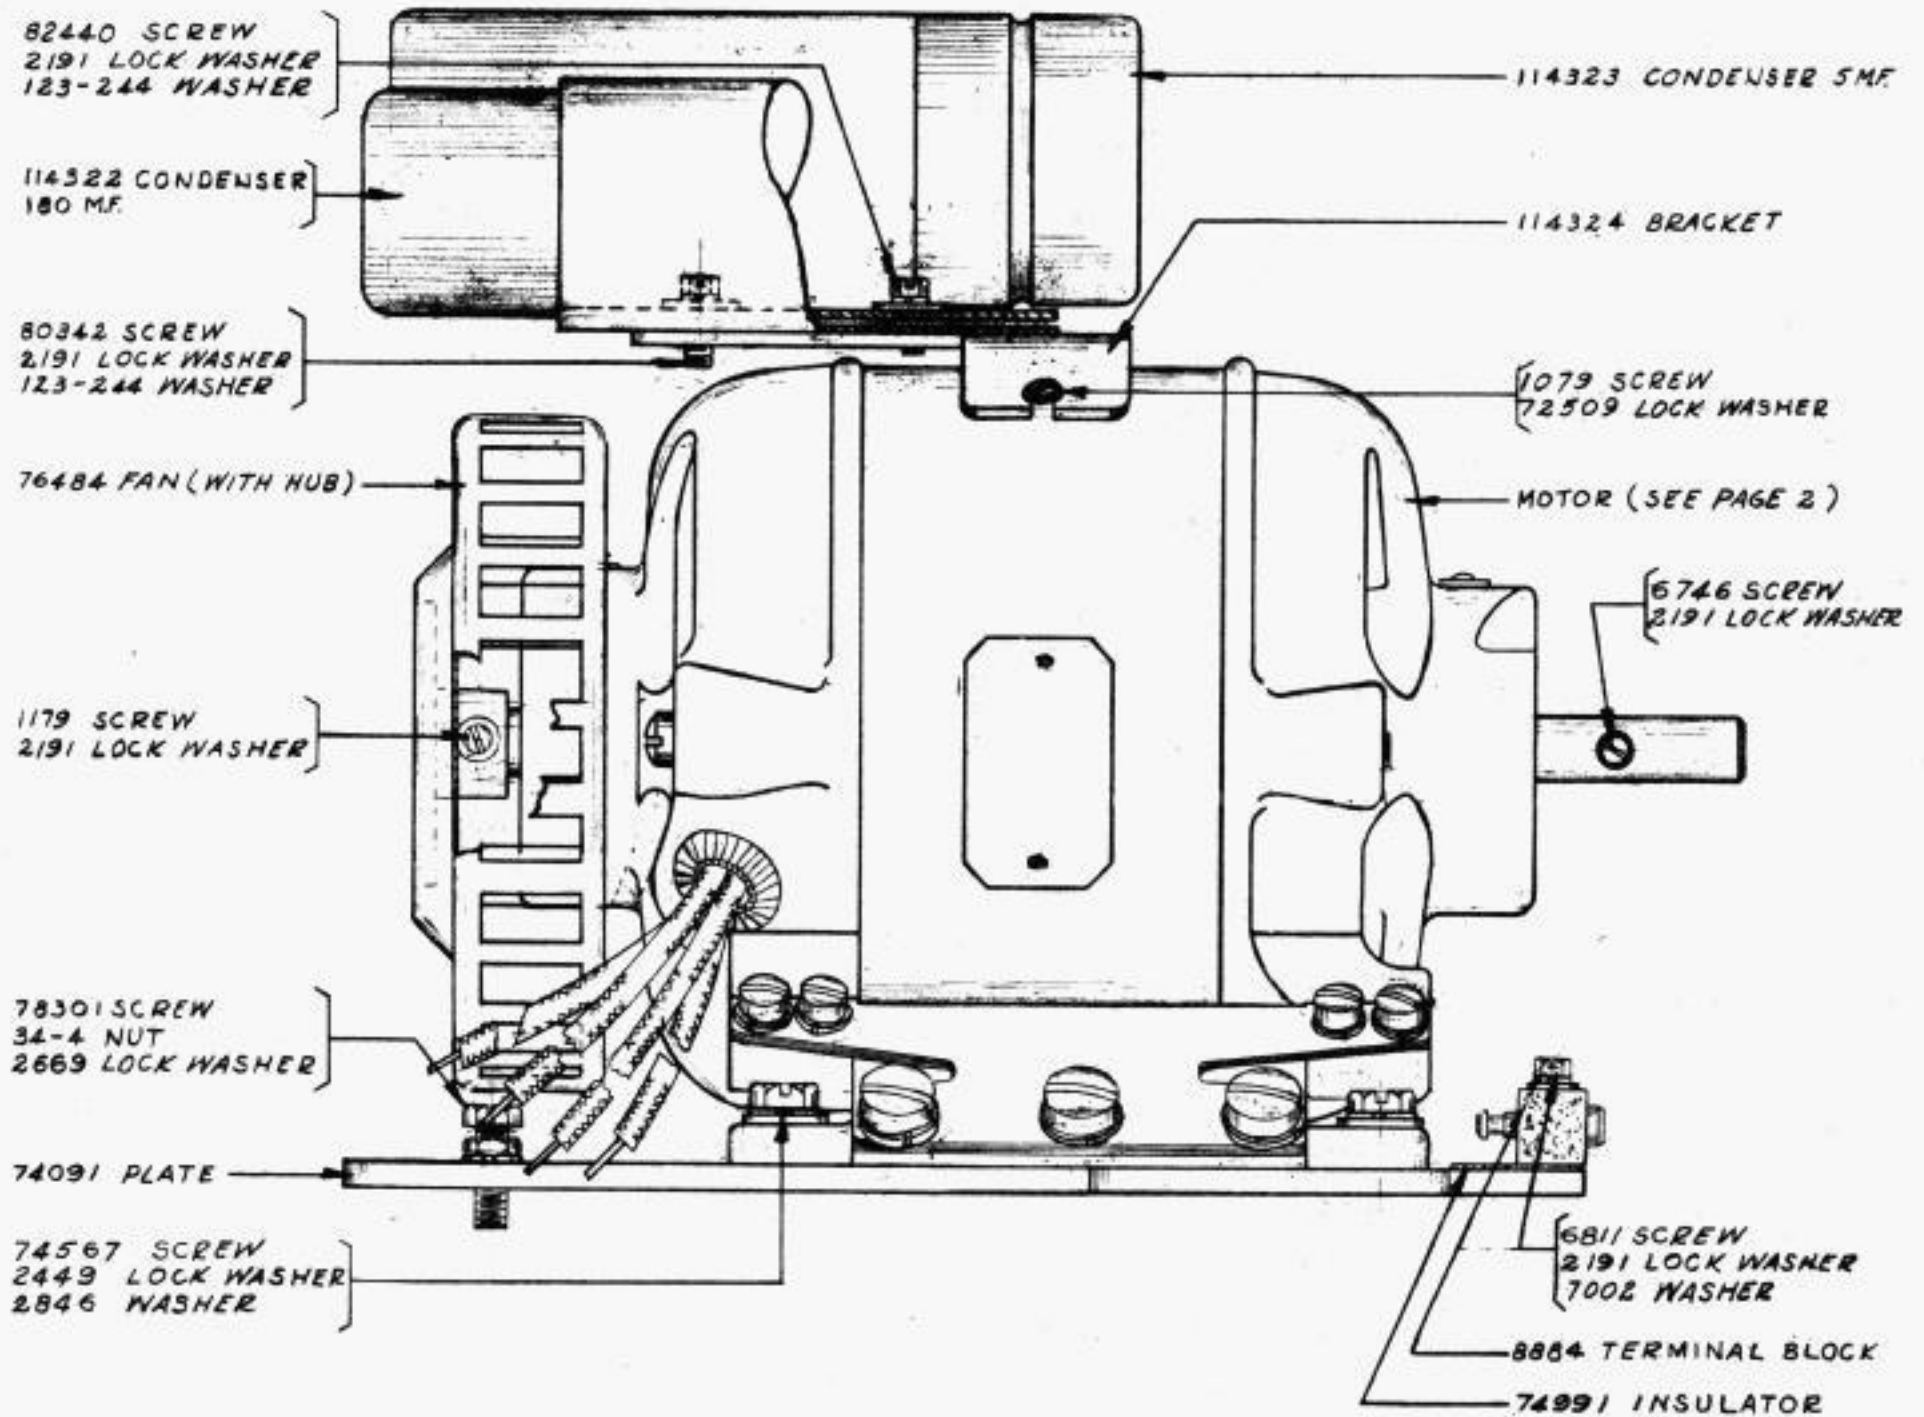

CHANGES AND ADDITIONS
TO BULLETINS 1037, 1094 AND 1114
TO COVER PARTS ORDERING INFORMATION FOR
MU33 (25 CYCLE) SYNCHRONOUS MOTOR UNIT.

MU33 MOTOR UNIT (INCLUDES 114321 MOTOR) SHOWN ON PAGE 2
AND ALL PARTS LISTED ON THIS PAGE.

114321 SYNCHRONOUS MOTOR 1/40 H.P. 115V, 25 CYCLE A.C. (H.C. MODEL S-9060)