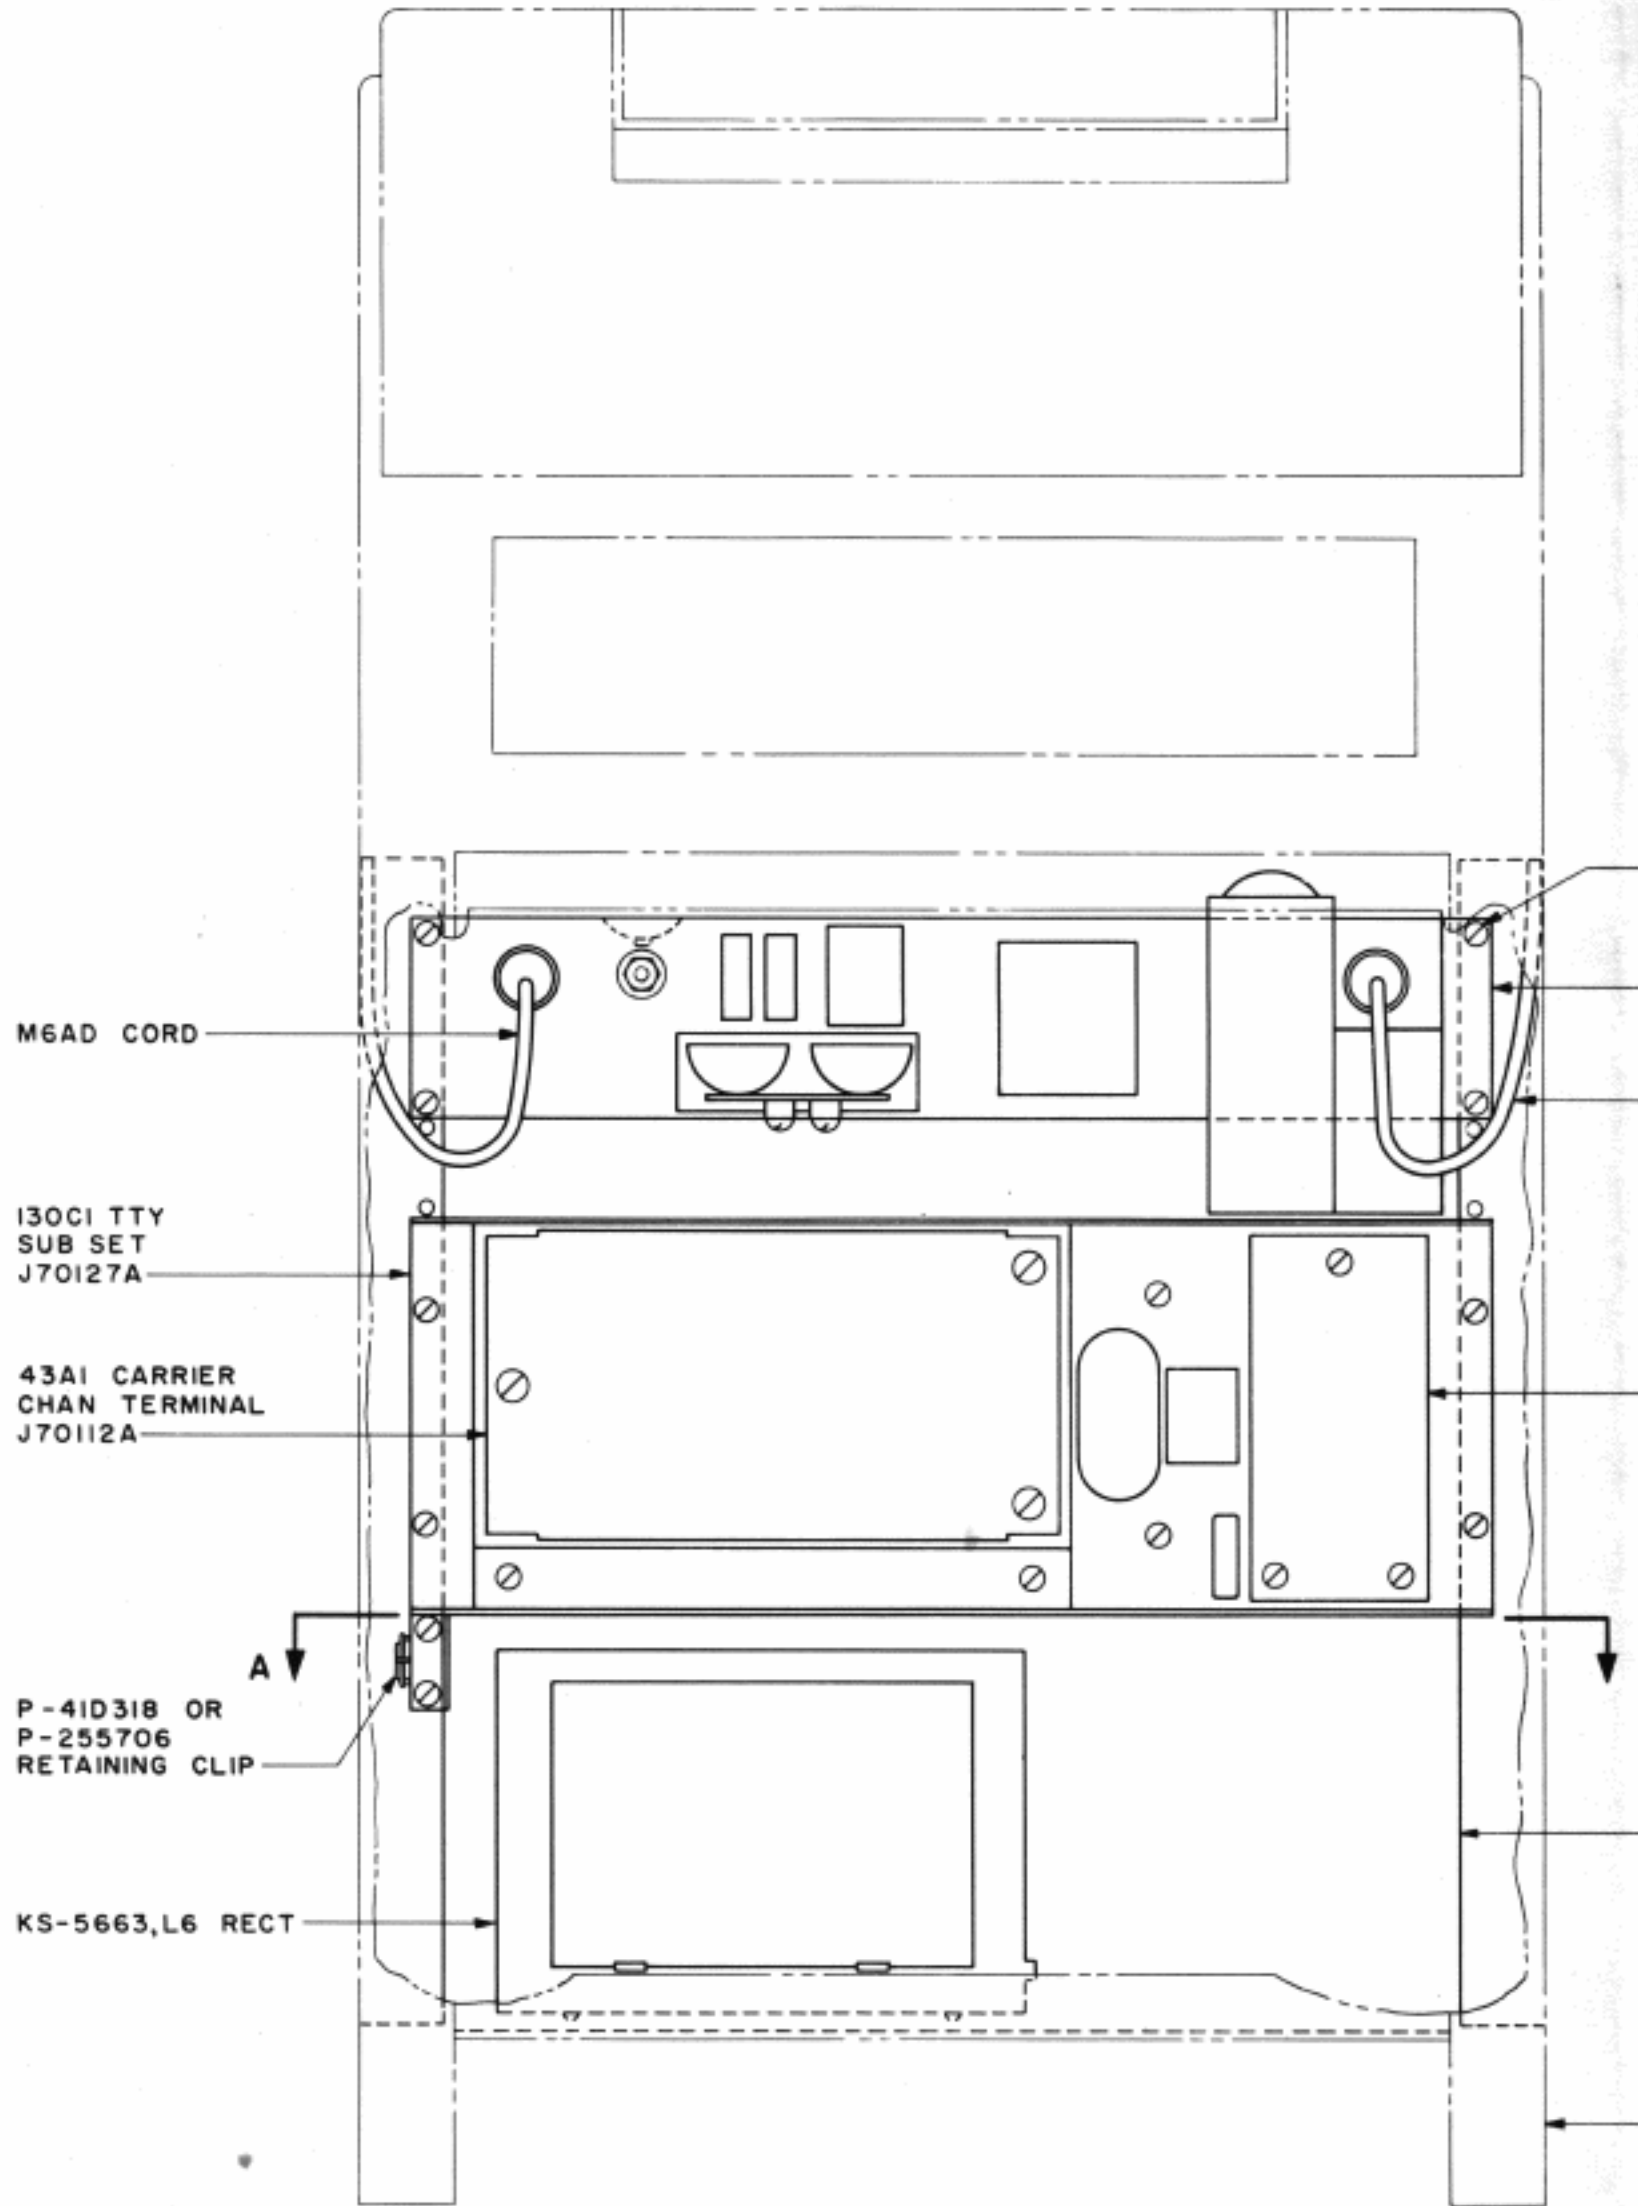

**BELL SYSTEM PRACTICES**  
**Teletypewriter and Data Stations**

SECT A-A

TOP MTG PLT  
DRILLING

120C4 TTY SUB SET

M3AY CORD WITH  
HUBBELL NO.7484 BODY

LINE COIL UNIT  
J70127 B,C,OR D

TP152909 AUX APPARATUS  
MOUNTING RACK (MUST  
BE ORDERED SEPARATELY)

28B TTY CABINET

TTY STATION ASSEMBLY  
28B TTY CABINET  
UNATTENDED TLX STATIONS  
130C1 TTY SUB SET