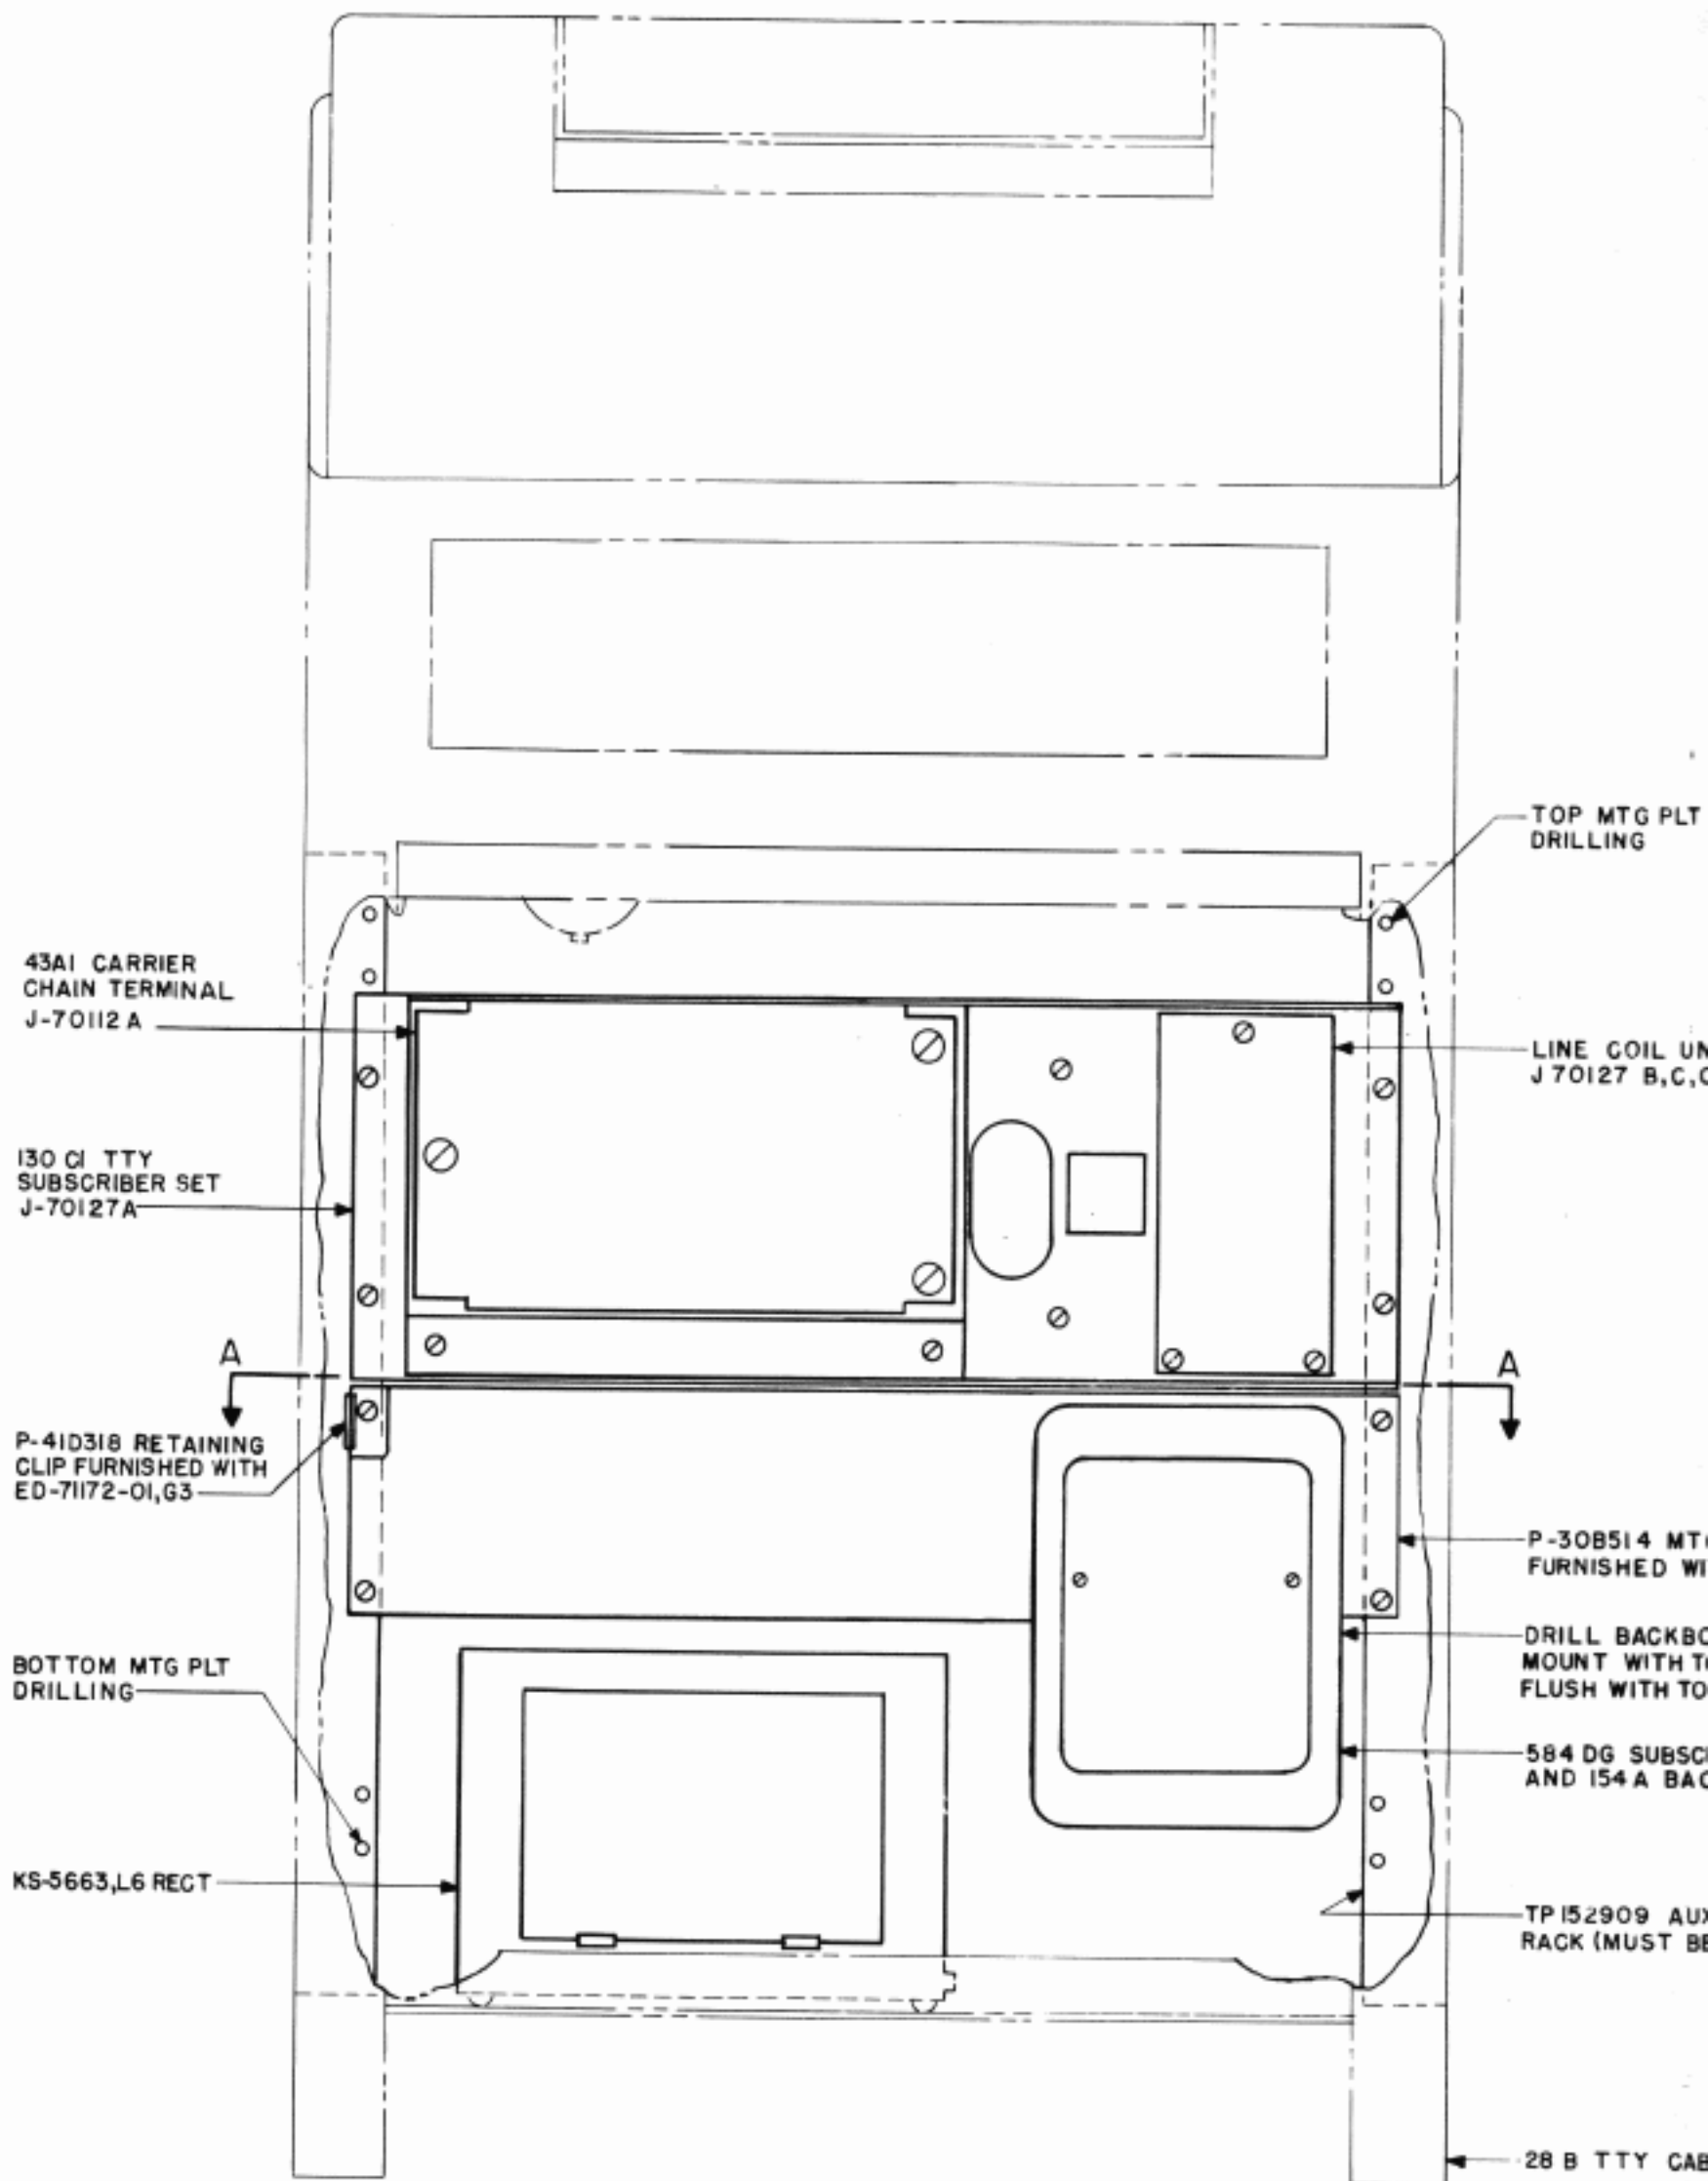

BELL SYSTEM PRACTICES
Teletypewriter and Data Stations

SECT. A - A

PLT

IL UNIT
B,C,ORD

4 MTG PLT ASSEMBLY
ED WITH ED-71172-01,G3

BACKBOARD AS REQUIRED TO
WITH TOP EDGE OF BACKBOARD
TH TOP EDGE OF MTG PLT

SUBSCRIBERS SET
A BACKBOARD

9 AUX APPARTUS MTG
(ST BE ORDERED SEPARATELY)

CABINET

TTY STATION ASSEMBLY
28B TTY CABINET
ATTENDED TLX STATIONS
130CI TTY SUB SET