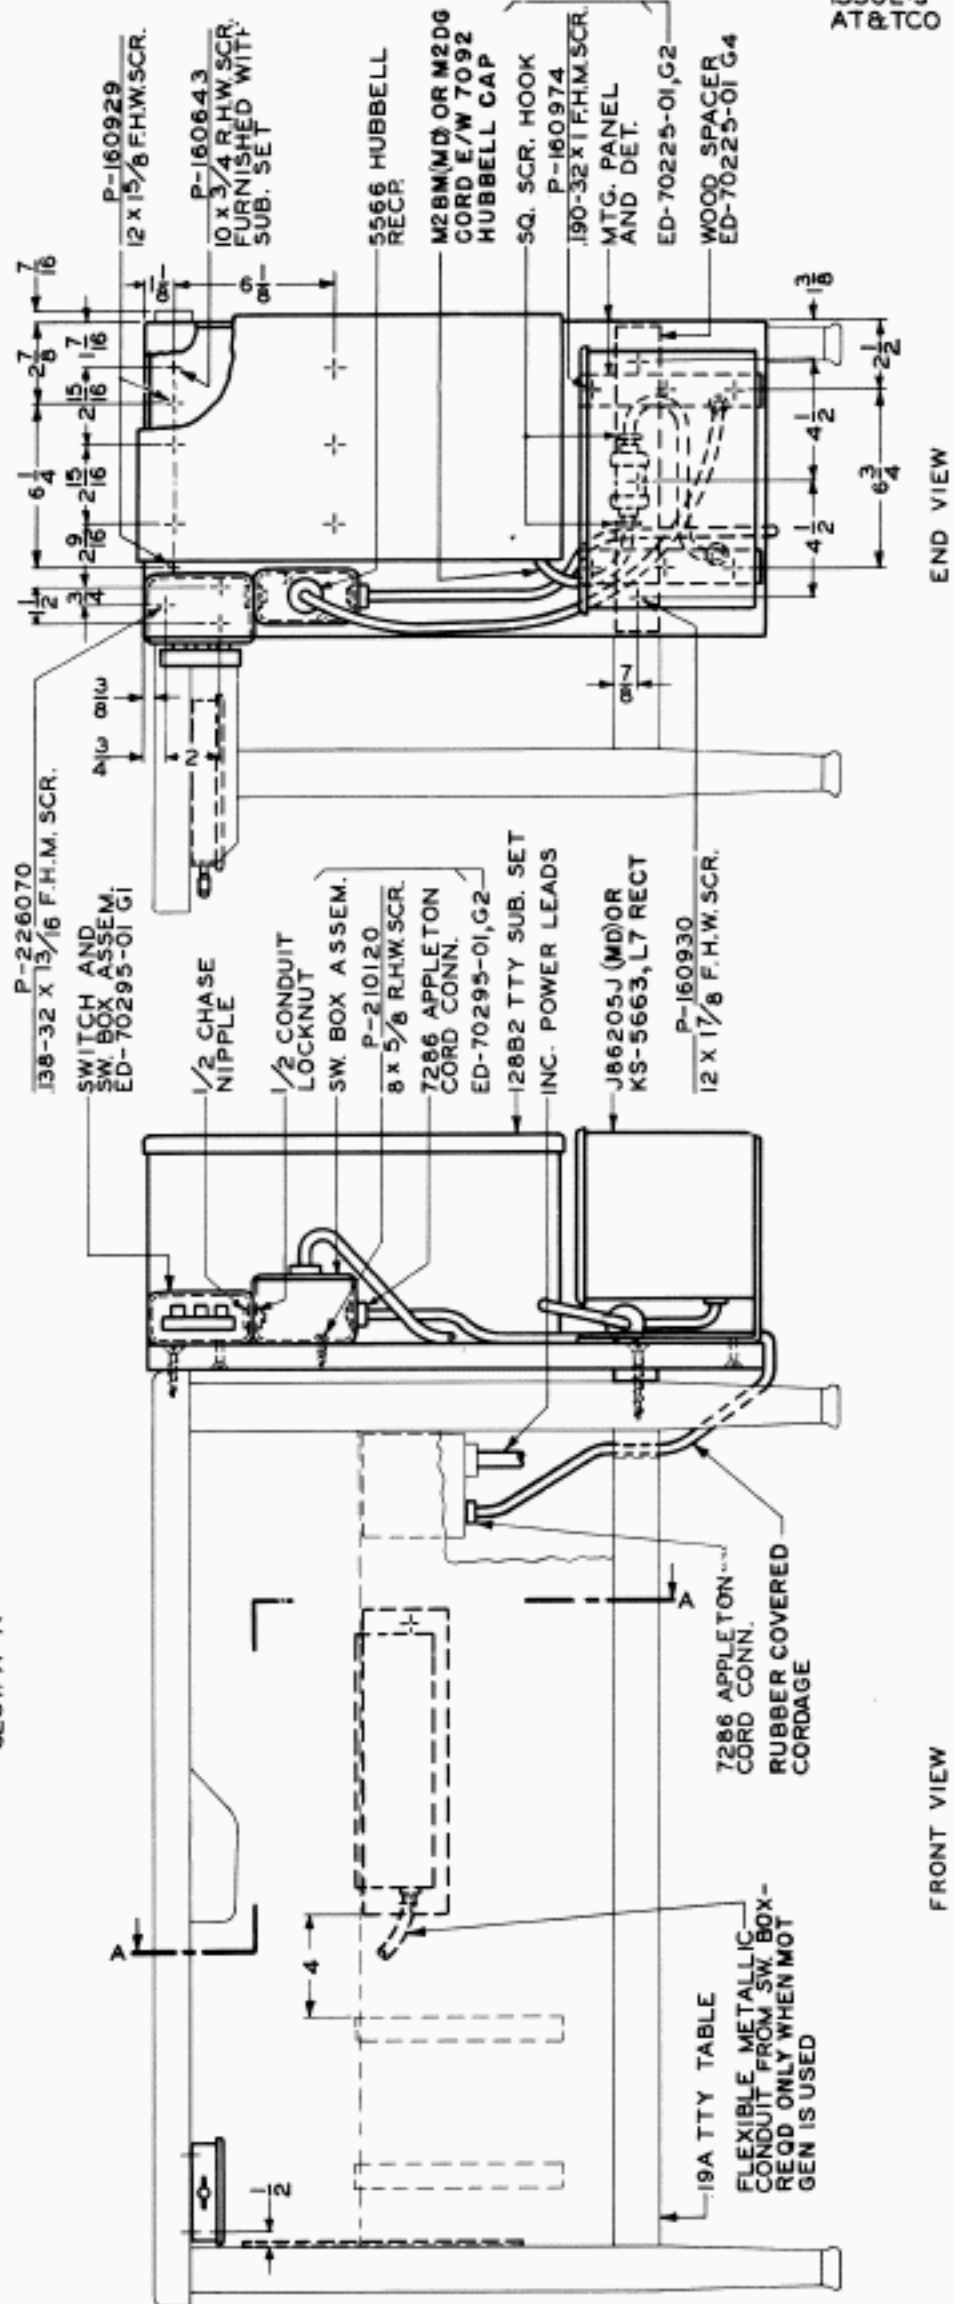

File

BELL SYSTEM PRACTICES
TELETYPEWRITER STATIONS

SECTION P90.017
ISSUE 3 9-11-57
AT&TCO STANDARD

bc

SECT. A-A

END VIEW

FRONT VIEW

19TTY-19A TABLE
TWP SERVICE
WITH 128B2 TTY SUB SET