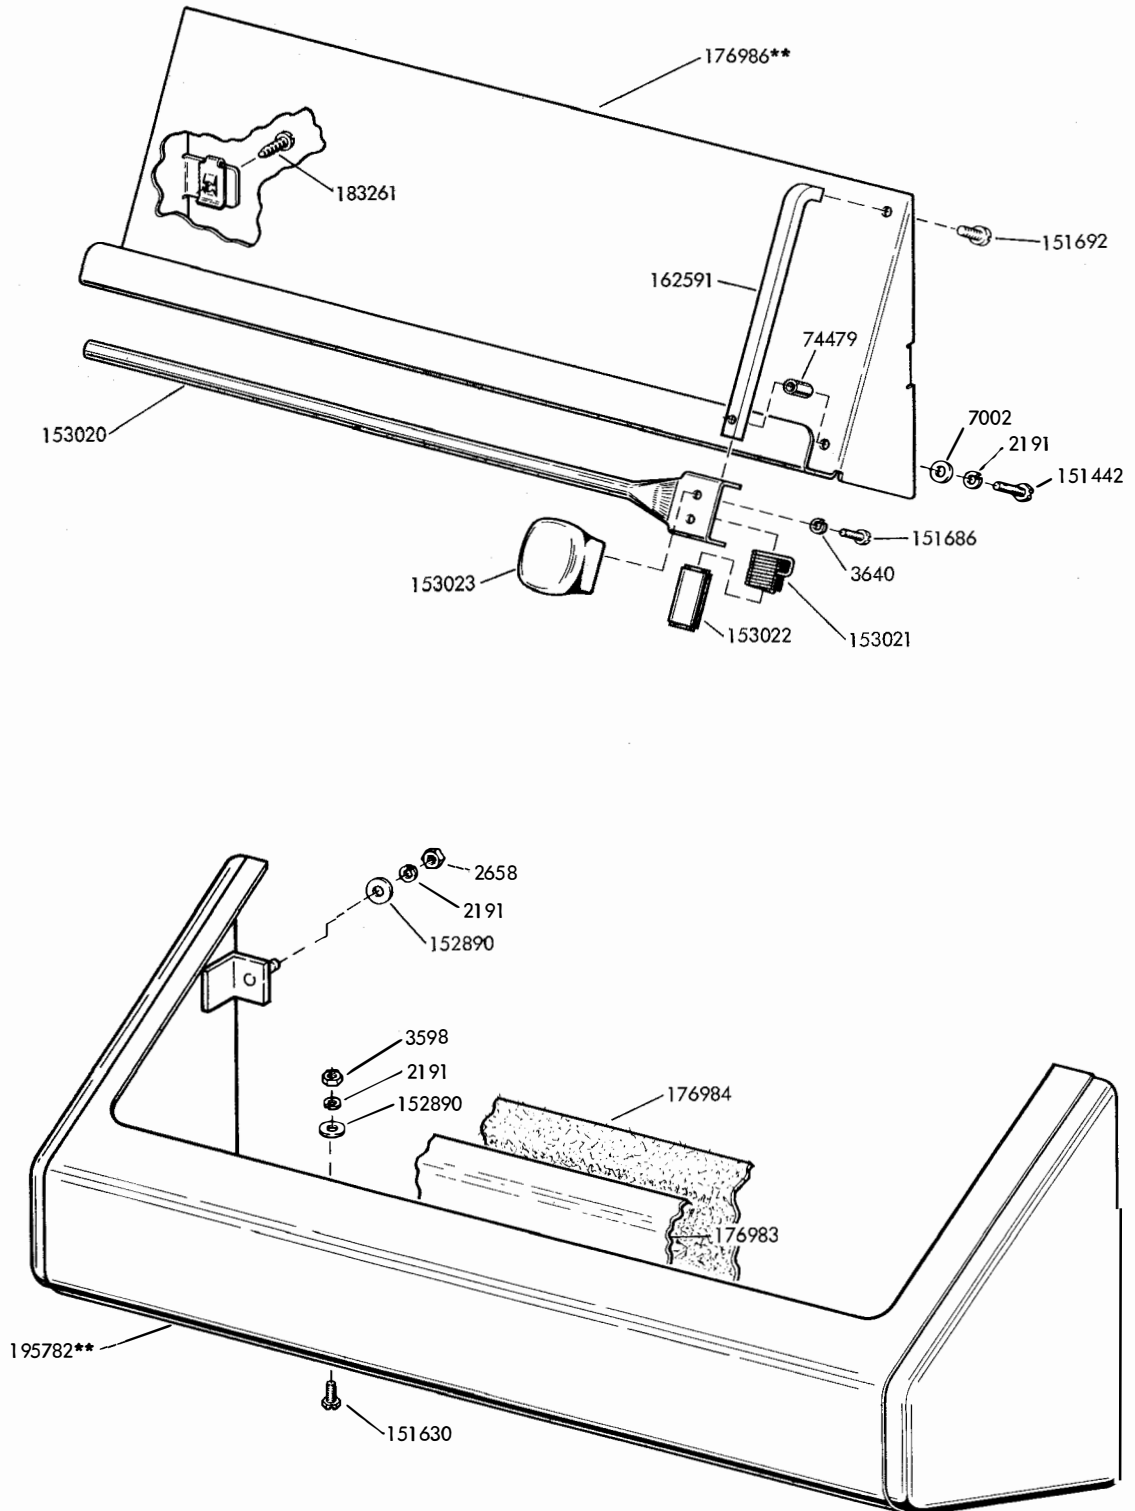

**Refer to Page 1 for Finish Suffix

FIGURE 2. COPYHOLDER AND HOOD