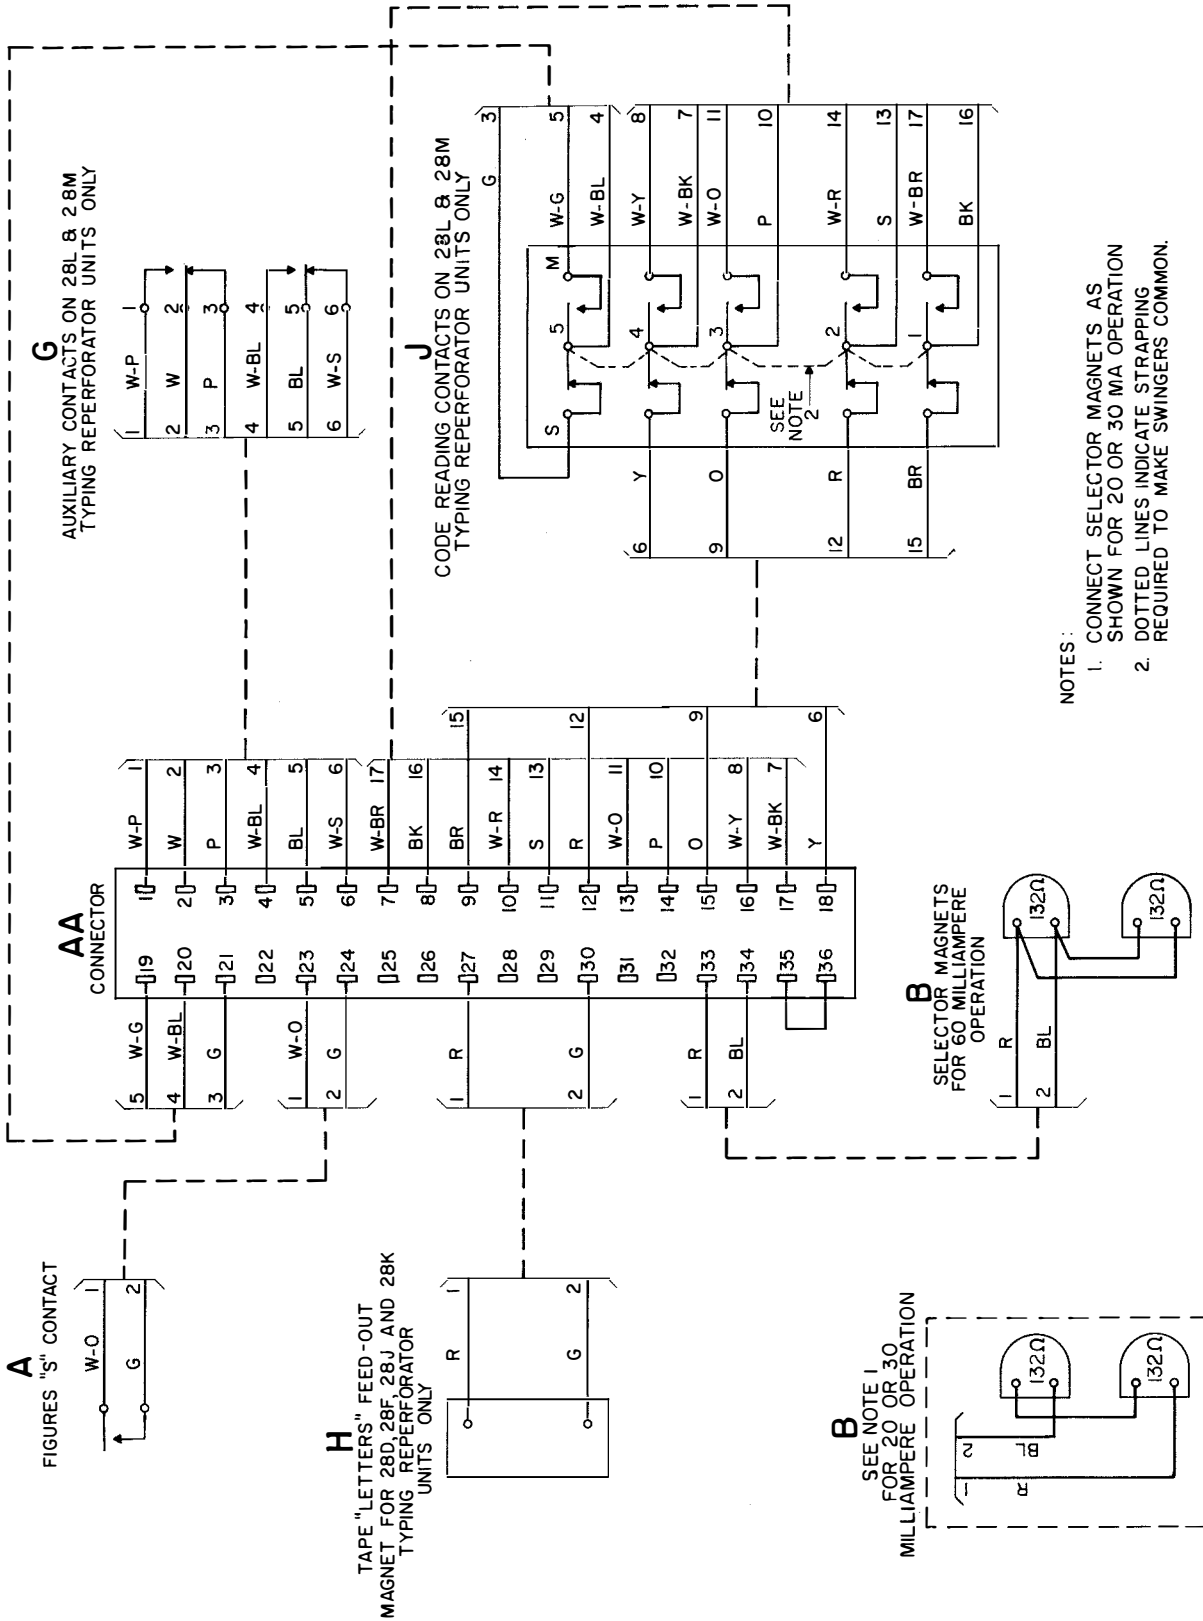

28 SINGLE-MAGNET TYPING
REPERFORATOR UNIT
WIRING DIAGRAM

1. GENERAL

- 1.01 This section shows the wiring of the 28C, 28D, 28E, 28F, 28G, 28J, 28K, 28L, and 28M typing reperforator units.
- 1.02 Wiring of the 28A and 28B typing reperforator units is shown in the section covering the wiring of the 28 typing reperforator base.

Figure 1 - 28C, 28D, 28E, 28F, 28G, 28J, 28K, 28L and 28M Typing Reperforator Units