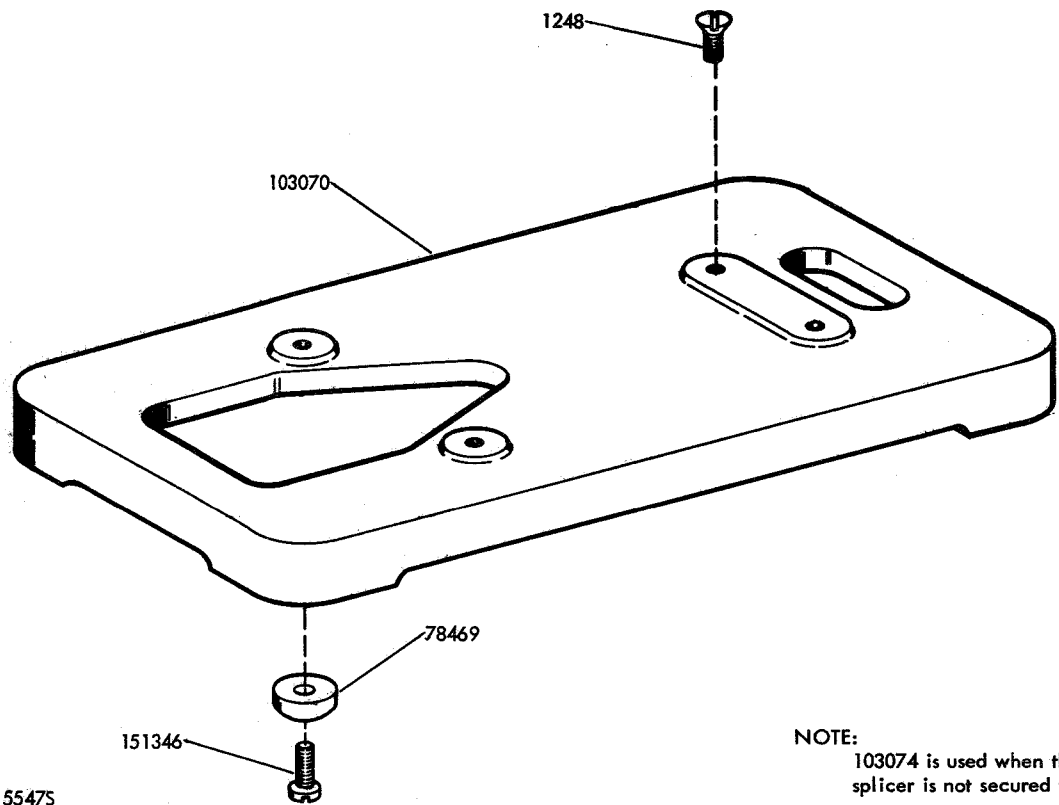

5 LEVEL CHADLESS TAPE SPLICER

PARTS

FIGURE	CONTENTS	PAGE
1	99214 Tape Splicer Assembly	2
2	103074 Base Assembly - Black Wrinkle	3
3	106299 Modification Kit to Mount a Tape Splicer on a Model 14 Reperforator Cover	3
	Numerical Index	4

NOTE: 99214 is for Chadless Tape Only

FIGURE 1. 99214 TAPE SPLICER ASSEMBLY

SPECIFICATION 55475

FIGURE 2. 103074 BASE ASSEMBLY-BLACK WRINKLE

SPECIFICATION 55475

FIGURE 3. 106299 MODIFICATION KIT TO MOUNT A TAPE SPLICER
ON A MODEL 14 REPERFORATOR COVER

NUMERICAL INDEX

Part Number	Description and Page Number	Part Number	Description and Page Number	Part Number	Description and Page Number
1165	Screw, 6-32 x 1/4 Flat 3	79894	Screw, 10-32 Set 2	103072	Spring, Detent 2
1248	Screw, 6-40 x 1/2 Flat 3	91026	Screw, 4-40 Shoulder 2	103073	Screw, #6 x 1-1/4 Wood 2
1291	Screw, 6-32 x 3/4 Flat 3	94201	Nut, 1/4-20 Hex 2	103074	Base Assembly 1, 3
1293	Screw, 4-40 x 1/8 Fil 2	99214	Splicer Assembly, Tape 1, 2	103683	Knob 2
2191	Washer, Lock 2, 3	99215	Base 2	103732	Bracket, Stop 2
2449	Washer, Lock 2	99218	Plate, Tape Guide 2	103947	Knob Assembly 2
2669	Washer, Lock 2	99219	Screw, 6-40 Shoulder 2	106299	Modification Kit 1, 3
3598	Nut, 6-40 Hex 2	99220	Spring, Compression 2	106300	Bracket 3
3640	Washer, Lock 2	99221	Post 2	107272	Screw, 1/4-20 x 1-3/16 Flat 2
6345	Nut, 6-32 Hex 3	99222	Spring, Compression 2	112626	Nut, 10-32 Hex 2
7002	Washer, Flat 2	99223	Buffer 2	125015	Washer, Flat 2, 3
35503	Foot, Rubber 2	99224	Block 2	151346	Screw, 6-40 x 3/8 Fil 3
71858	Washer, Flat 2	99225	Shaft 2	151630	Screw, 6-40 x 1/4 Hex 2
73776	Screw, 3/16-32 x 1-3/16 Fil 2	99226	Handle 2	151657	Screw, 6-40 x 1/4 Fil 2
78245	Screw, 6-32 x 7/8 Flat 3	99227	Jaw, Tape Splicer 2	151658	Screw, 6-40 x 5/16 Fil 2
78469	Foot, Rubber 3	103070	Base 3	151723	Screw, 10-32 x 3/8 Hex 2
		103071	Clamp, Tape 2		