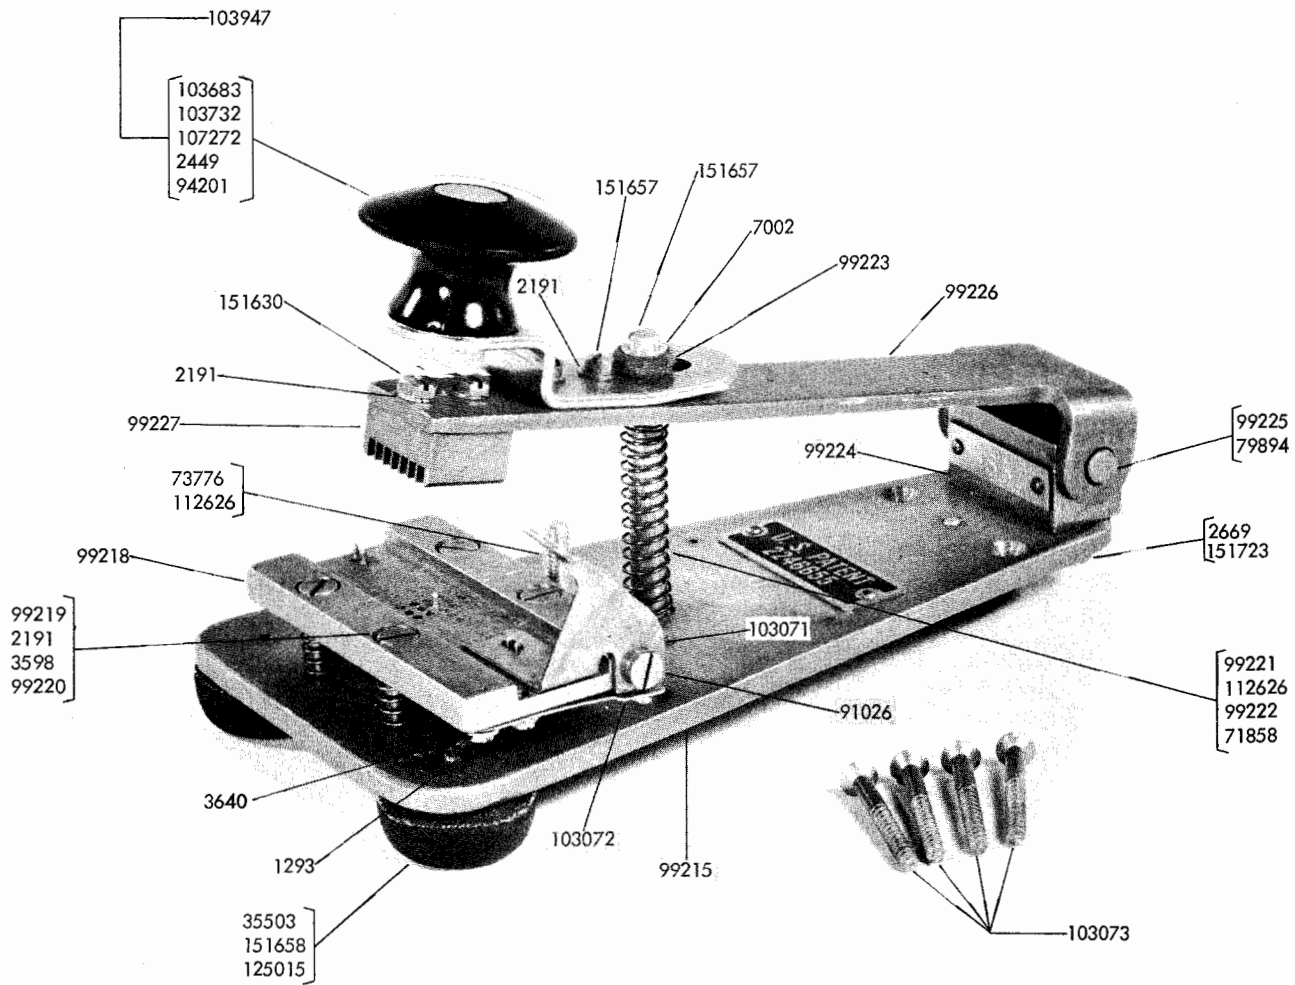

5 LEVEL CHADLESS TAPE SPLICER

PARTS

FIGURE	CONTENTS	PAGE
1	99214 Tape Splicer Assembly	2
2	103074 Base Assembly - Black Wrinkle	3
3	106299 Modification Kit to Mount a Tape Splicer on a Model 14 Reperforator Cover	3
	Numerical Index	4

NOTE: 99214 is for Chadless Tape Only

FIGURE 1. 99214 TAPE SPLICER ASSEMBLY

SPECIFICATION 55475

FIGURE 2. 103074 BASE ASSEMBLY-BLACK WRINKLE

SPECIFICATION 55475

FIGURE 3. 106299 MODIFICATION KIT TO MOUNT A TAPE SPLICER
ON A MODEL 14 REPERFORATOR COVER

NUMERICAL INDEX

Part Number	Description and Page Number	Part Number	Description and Page Number	Part Number	Description and Page Number
1165	Screw, 6-32 x 1/4 Flat 3	79894	Screw, 10-32 Set 2	103072	Spring, Detent 2
1248	Screw, 6-40 x 1/2 Flat 3	91026	Screw, 4-40 Shoulder 2	103073	Screw, #6 x 1-1/4 Wood 2
1291	Screw, 6-32 x 3/4 Flat 3	94201	Nut, 1/4-20 Hex 2	103074	Base Assembly 1, 3
1293	Screw, 4-40 x 1/8 Fil 2	99214	Splicer Assembly, Tape 1, 2	103683	Knob 2
2191	Washer, Lock 2, 3	99215	Base 2	103732	Bracket, Stop 2
2449	Washer, Lock 2	99218	Plate, Tape Guide 2	103947	Knob Assembly 2
2669	Washer, Lock 2	99219	Screw, 6-40 Shoulder 2	106299	Modification Kit 1, 3
3598	Nut, 6-40 Hex 2	99220	Spring, Compression 2	106300	Bracket 3
3640	Washer, Lock 2	99221	Post 2	107272	Screw, 1/4-20 x 1-3/16 Flat 2
6345	Nut, 6-32 Hex 3	99222	Spring, Compression 2	112626	Nut, 10-32 Hex 2
7002	Washer, Flat 2	99223	Buffer 2	125015	Washer, Flat 2, 3
35503	Foot, Rubber 2	99224	Block 2	151346	Screw, 6-40 x 3/8 Fil 3
71858	Washer, Flat 2	99225	Shaft 2	151630	Screw, 6-40 x 1/4 Hex 2
73776	Screw, 3/16-32 x 1-3/16 Fil 2	99226	Handle 2	151657	Screw, 6-40 x 1/4 Fil 2
78245	Screw, 6-32 x 7/8 Flat 3	99227	Jaw, Tape Splicer 2	151658	Screw, 6-40 x 5/16 Fil 2
78469	Foot, Rubber 3	103070	Base 3	151723	Screw, 10-32 x 3/8 Hex 2
		103071	Clamp, Tape 2		